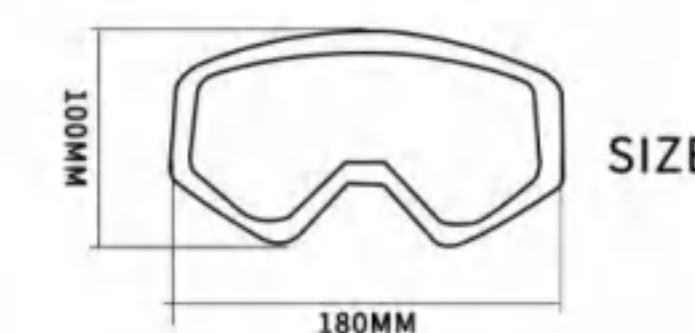

FEATURE 特性:

- Large spherical style lens ,more comfortable to fit your face
- Three layer soft foam can absorb sweat ,Adjustable anti-slip strap
- TPU Full frame design for cold temperatures
- Dual lens for anti-fog,anti-scratch,UV400 and windproof
- High strength foam in nose position ,good for wind proof

MATERIAL【材质】 Out Lens:PC+UV Frame:TPU

- 大球面 弯型镜面，更贴合脸部弧度设计
- 三层高密度海绵可吸汗，防滑双向调节松紧带
- TPU 柔韧全框设计，适用于低温环境
- 雪镜双层镜片，可防雾，防刮花，UV400,防风
- 鼻子加高海绵设计，防撞又防进风