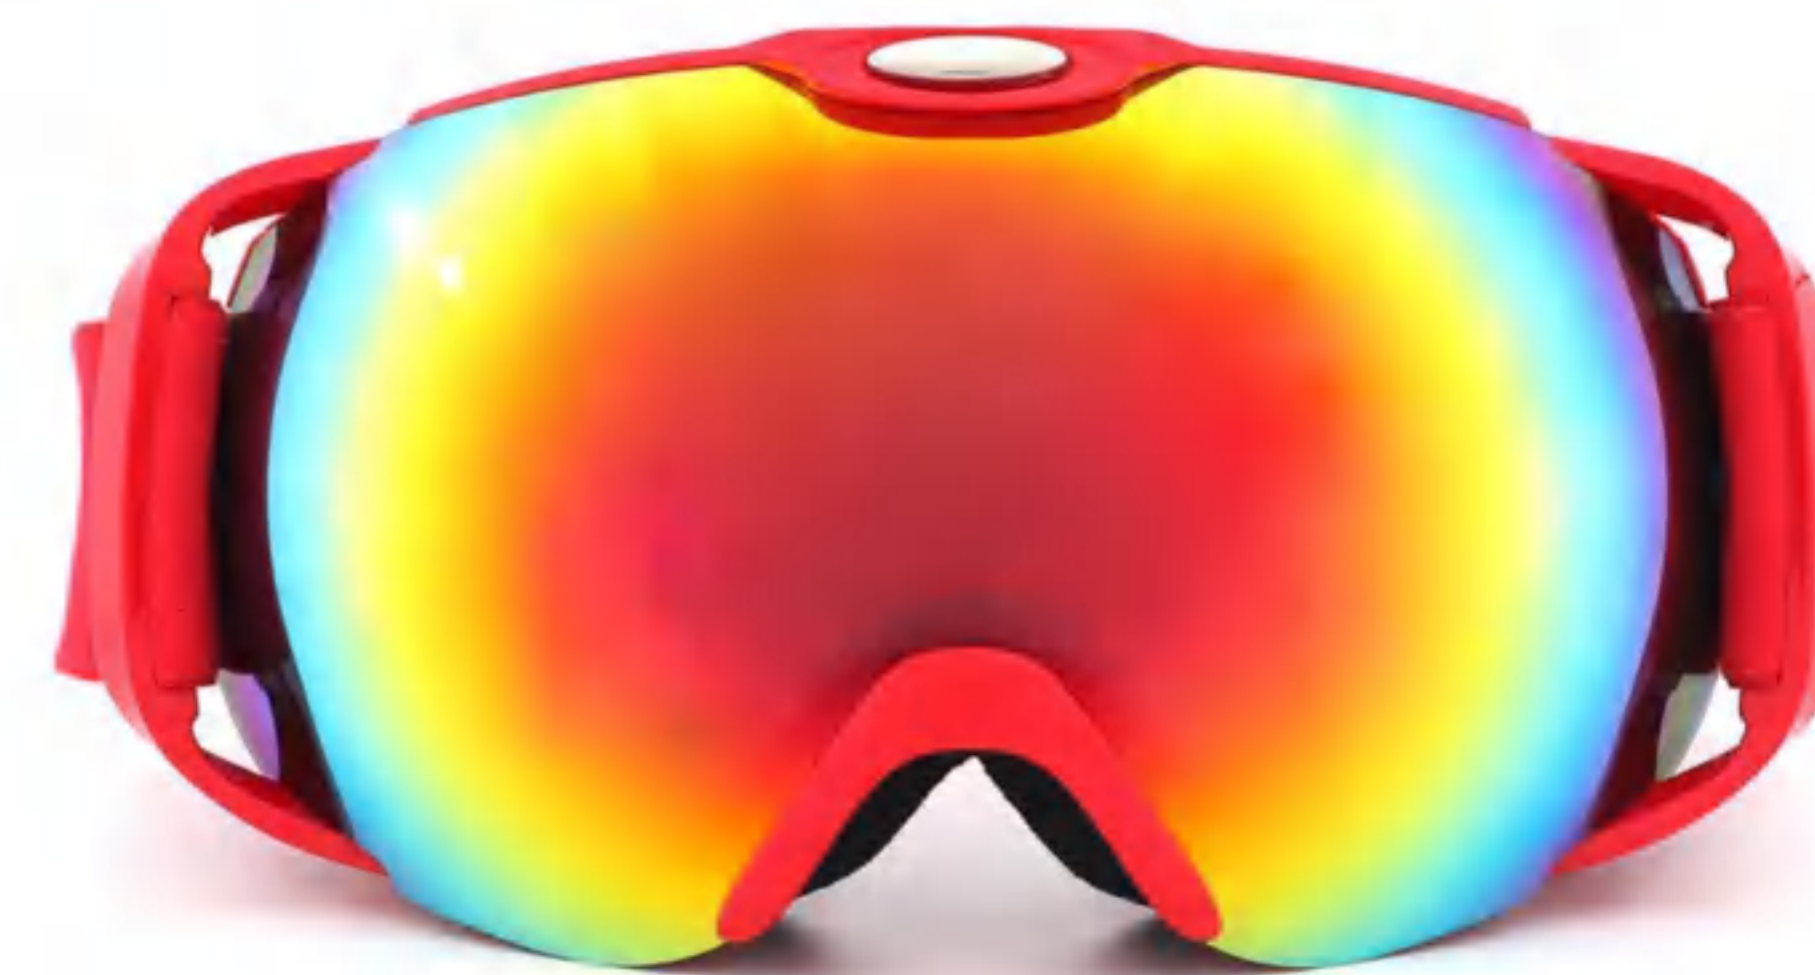

MATERIAL 【材质】 Out Lens:PC+UV Frame:TPU

- 120°超大柱面无框滑雪镜,男女通用款
- 三层高密度海绵可吸汗,防滑双向调节松紧带
- TPU 柔韧镜框,适用于低温环境,贴合脸部
- 雪镜双层镜片设计,可防雾,防刮花,UV400,防风
- 鼻子加高海绵设计,防撞又防进风

SIZE

XH-049

[球面镜片]Spherical lens

FEATURE 特性:

- 120°Large spherical style lens ,more comfortable to fit your face
- Three layer soft foam can absorb sweat ,Adjustable anti-slip strap
- Goggles frame is TPU Flexible for cold temperatures
- Dual lens for anti-fog,anti-scratch,UV400 and windproof
- High strength foam in nose position ,good for wind proof