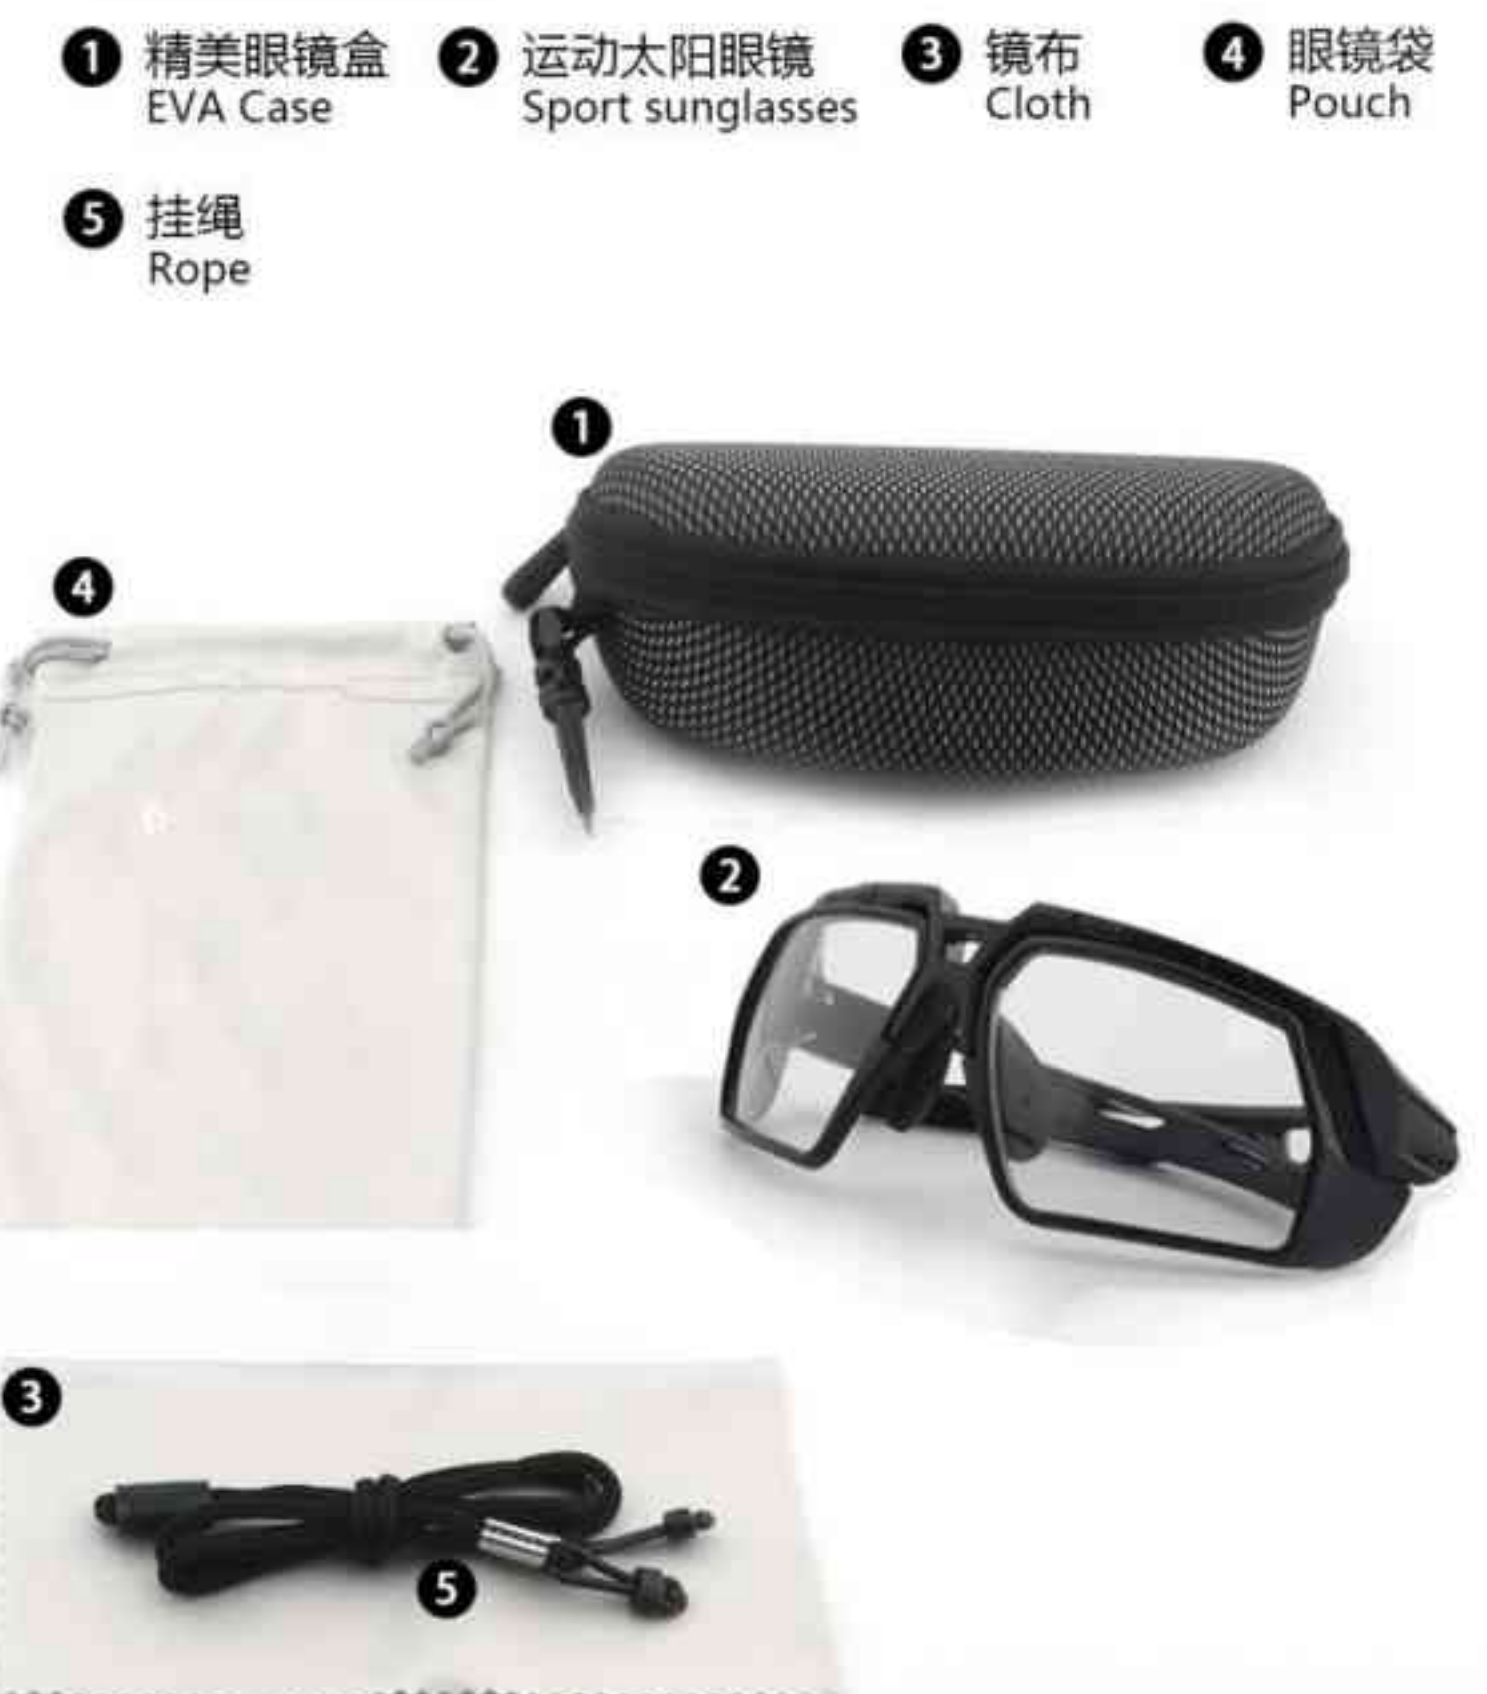

眼镜配件介绍:
Package Accessories:

包装与配件
Packaging and Accessories