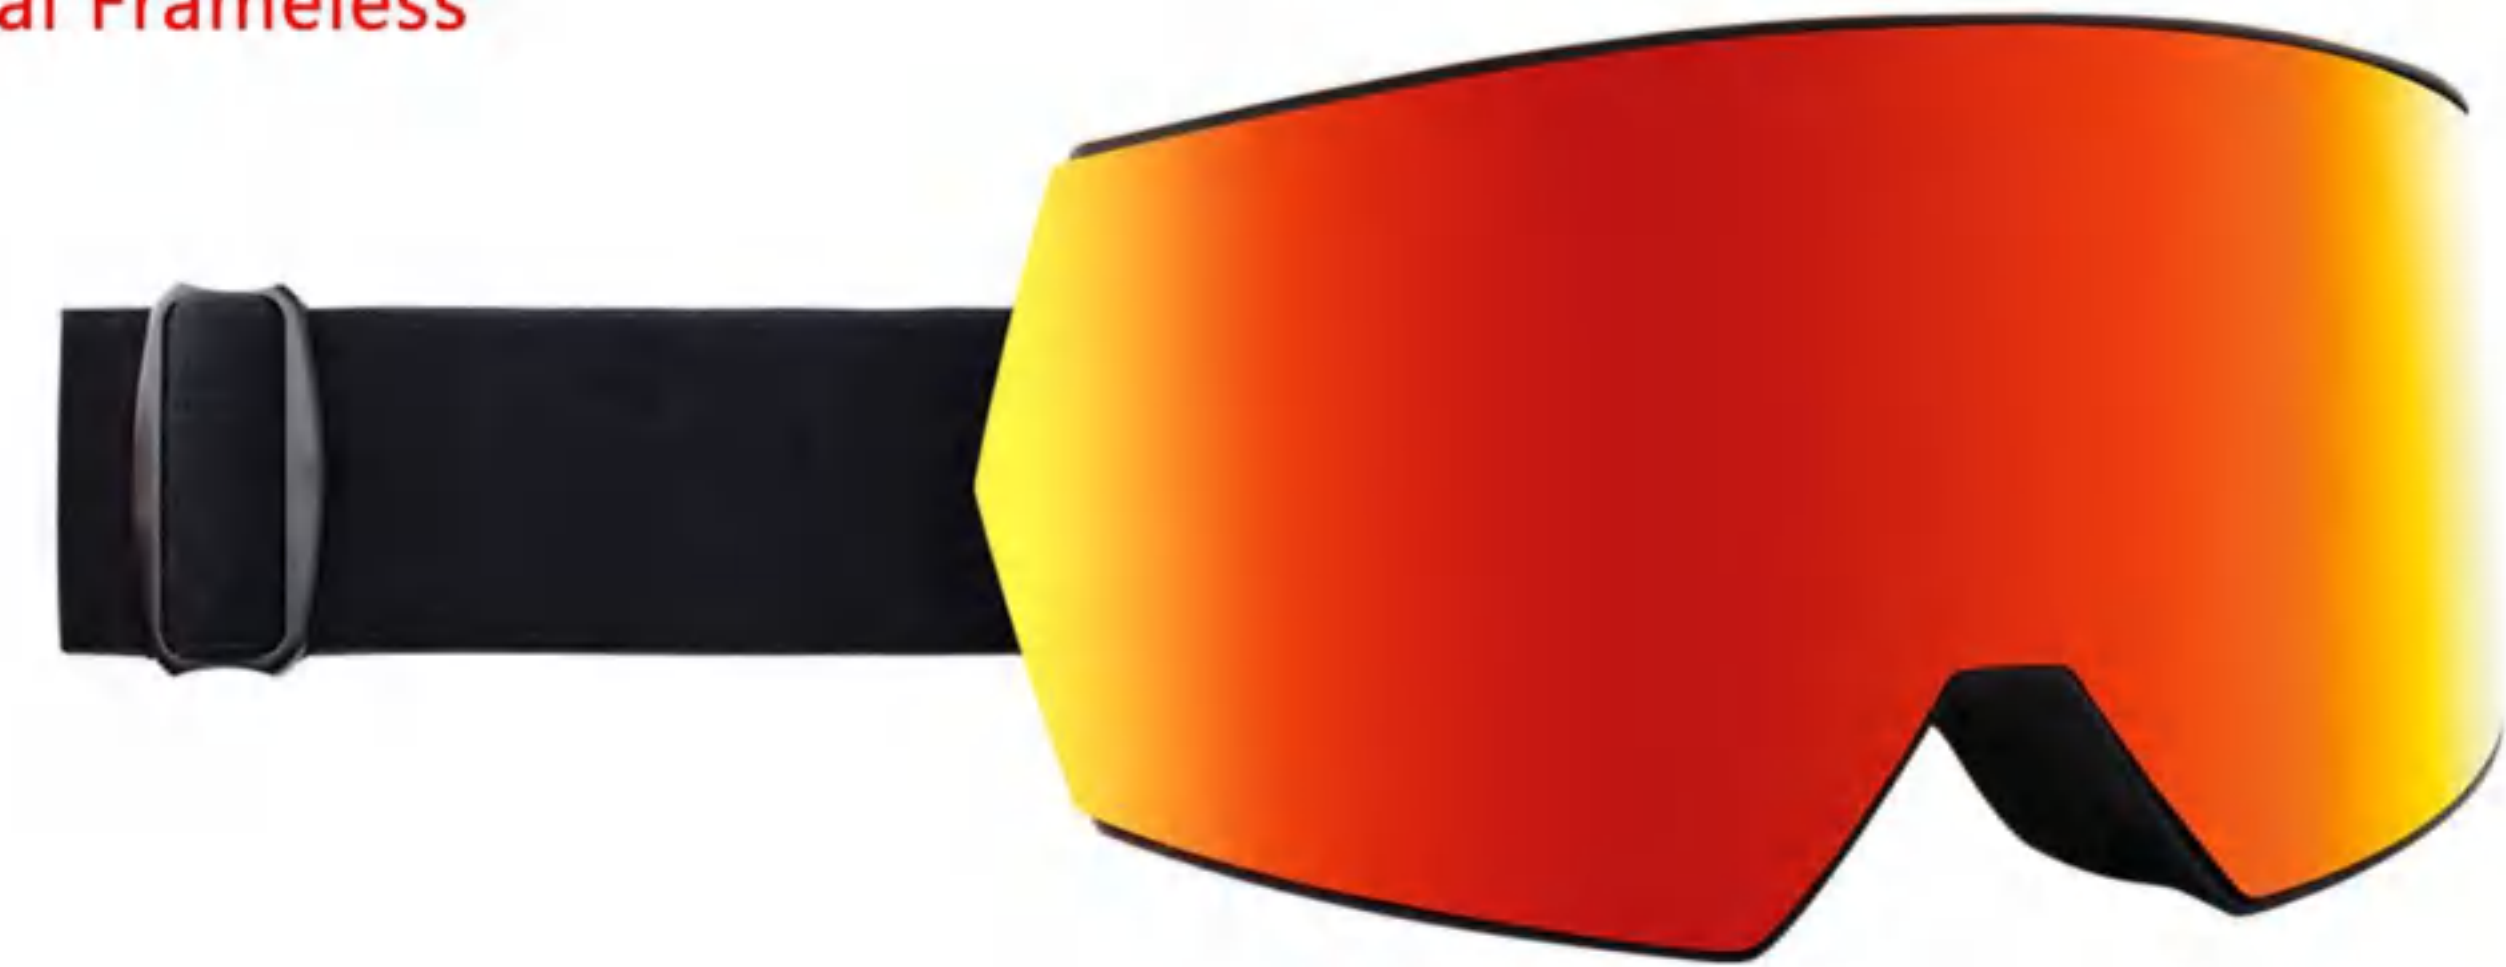

XH-123

[柱面片] Cylindrical Frameless

FEATURE 特性:

- 120°Cylinder frameless ski goggles for Unisex
- Three layer soft foam can absorb sweat ,Adjustable anti-slip strap
- Goggles frame is TPU Flexible for cold temperatures ,fit for face
- Dual lens for anti-fog,anti-scratch,UV400 and windproof
- High strength foam in nose position ,good for wind proof

MATERIAL 【材质】 Out Lens:PC+UV Frame:TPU

- 120°超大柱面无框滑雪镜,男女通用款
- 三层高密度海绵可吸汗,防滑双向调节松紧带
- TPU 柔韧镜框,适用于低温环境,贴合脸部
- 雪镜双层镜片设计,可防雾,防刮花,UV400,防风
- 鼻子加高海绵设计,防撞又防进风

SIZE