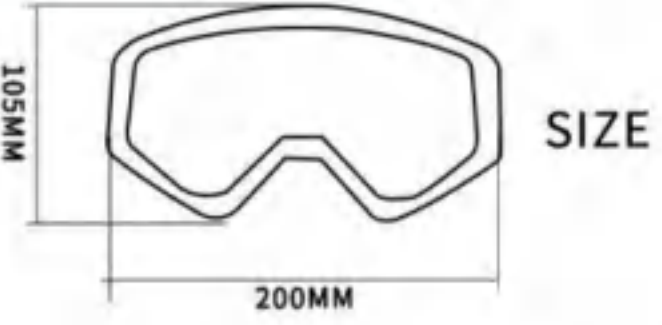

MATERIAL 【材质】 Out Lens:PC+UV Frame:TPU

- 专为越野摩托车设计的风镜,可佩戴头盔使用
- 高密度三层海绵,接触皮肤层为舒适柔软贴面绒
- 可撕膜设计,专为越野赛防尘镜片设计
- 防滑双向调节松紧带,可以定制logo
- 加硬护鼻托,可以在剧烈运动中保护鼻子