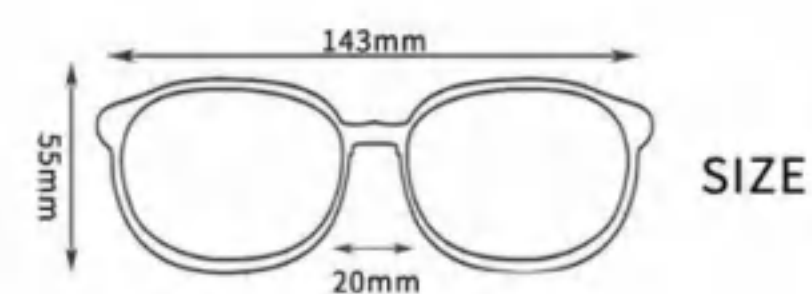

产品展示
Product Display

眼镜配件介绍:
Package Accessories:

1. 1 精美眼镜盒 EVA Case
2. 2 运动太阳眼镜 Sport sunglasses
3. 3 2种颜色眼镜片 Additional lens
4. 4 偏光测试卡 Polarized Test Card
5. 5 挂绳 Rope
6. 6 说明书 Instruction
7. 7 近视框架 Myopia Frame
8. 8 眼镜布和眼镜袋 Cloth & Pouch