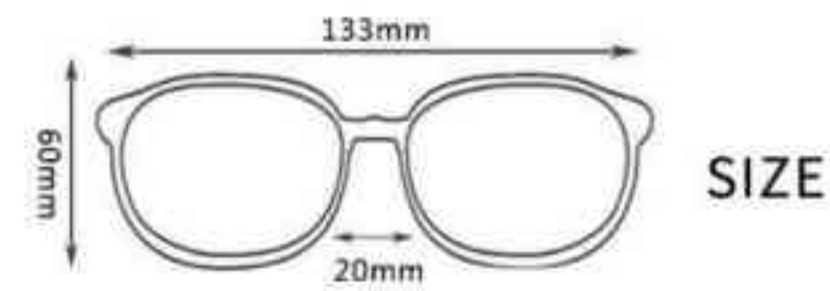

XQ-577 NEW

[换片] Interchangeable lens

FEATURE 特性:

- Frame: Polycarbonate (PC) or TR90
- Double injection encapsulation process, UV400 protection
- Function :Interchangeable lens ,Myopia frame,Fix nose pad Anti slip rubber
- Package accessories can be with Custom logo

- 镜框材质: PC聚碳酸酯 或 TR90
- 双注塑包胶工艺, UV400防护
- 多功能备片, 可选透明片, 偏光灰片, PC 黄片
- 特点: 全框可换镜片, 柔软鼻托, 可防滑橡胶脚垫 可定制logo

MATERIAL 【材质】 Lens:PC OR TAC Frame:PC OR TR90

SIZE

眼镜配件介绍:
Package Accessories:

- 1 精美眼镜盒 EVA Case
- 2 运动太阳眼镜 Sport sunglasses
- 3 三种颜色眼镜片 Additional lens
- 4 便携眼镜袋 Pouch
- 5 眼镜布 Cloth
- 6 挂绳 Rope
- 7 备片袋 Lens pocket
- 8 偏光测试卡 Polarized Test Card

XQ-610 NEW

[换片] Interchangeable lens

FEATURE 特性:

- Frame: Polycarbonate (PC) or TR90
- Lens: UV400 PC ,Polarized ,Colorful Mirrored
- Function :Interchangeable lens ,Myopia frame,Fix nose pad Anti slip rubber
- Package accessories can be with Custom logo

- 镜框材质: PC聚碳酸酯 或 TR90
- 镜框内含可拆卸的近视内框
- 多功能备片, 可选PC透明片, 偏光灰片, PC 黄片
- 特点: 半框可换镜片, 柔软鼻托, 可防滑橡胶脚垫 可定制logo

MATERIAL 【材质】 Lens:PC OR TAC Frame:PC OR TR90

SIZE

眼镜配件介绍:
Package Accessories:

- 1 精美眼镜盒 EVA Case
- 2 运动太阳眼镜 Sport sunglasses
- 3 三种颜色眼镜片 Additional lens
- 4 便携眼镜袋 Pouch
- 5 眼镜布 Cloth
- 6 挂绳 Rope
- 7 备片袋 Lens pocket
- 8 偏光测试卡 Polarized Test Card
- 9 近视眼架 Myopia frame