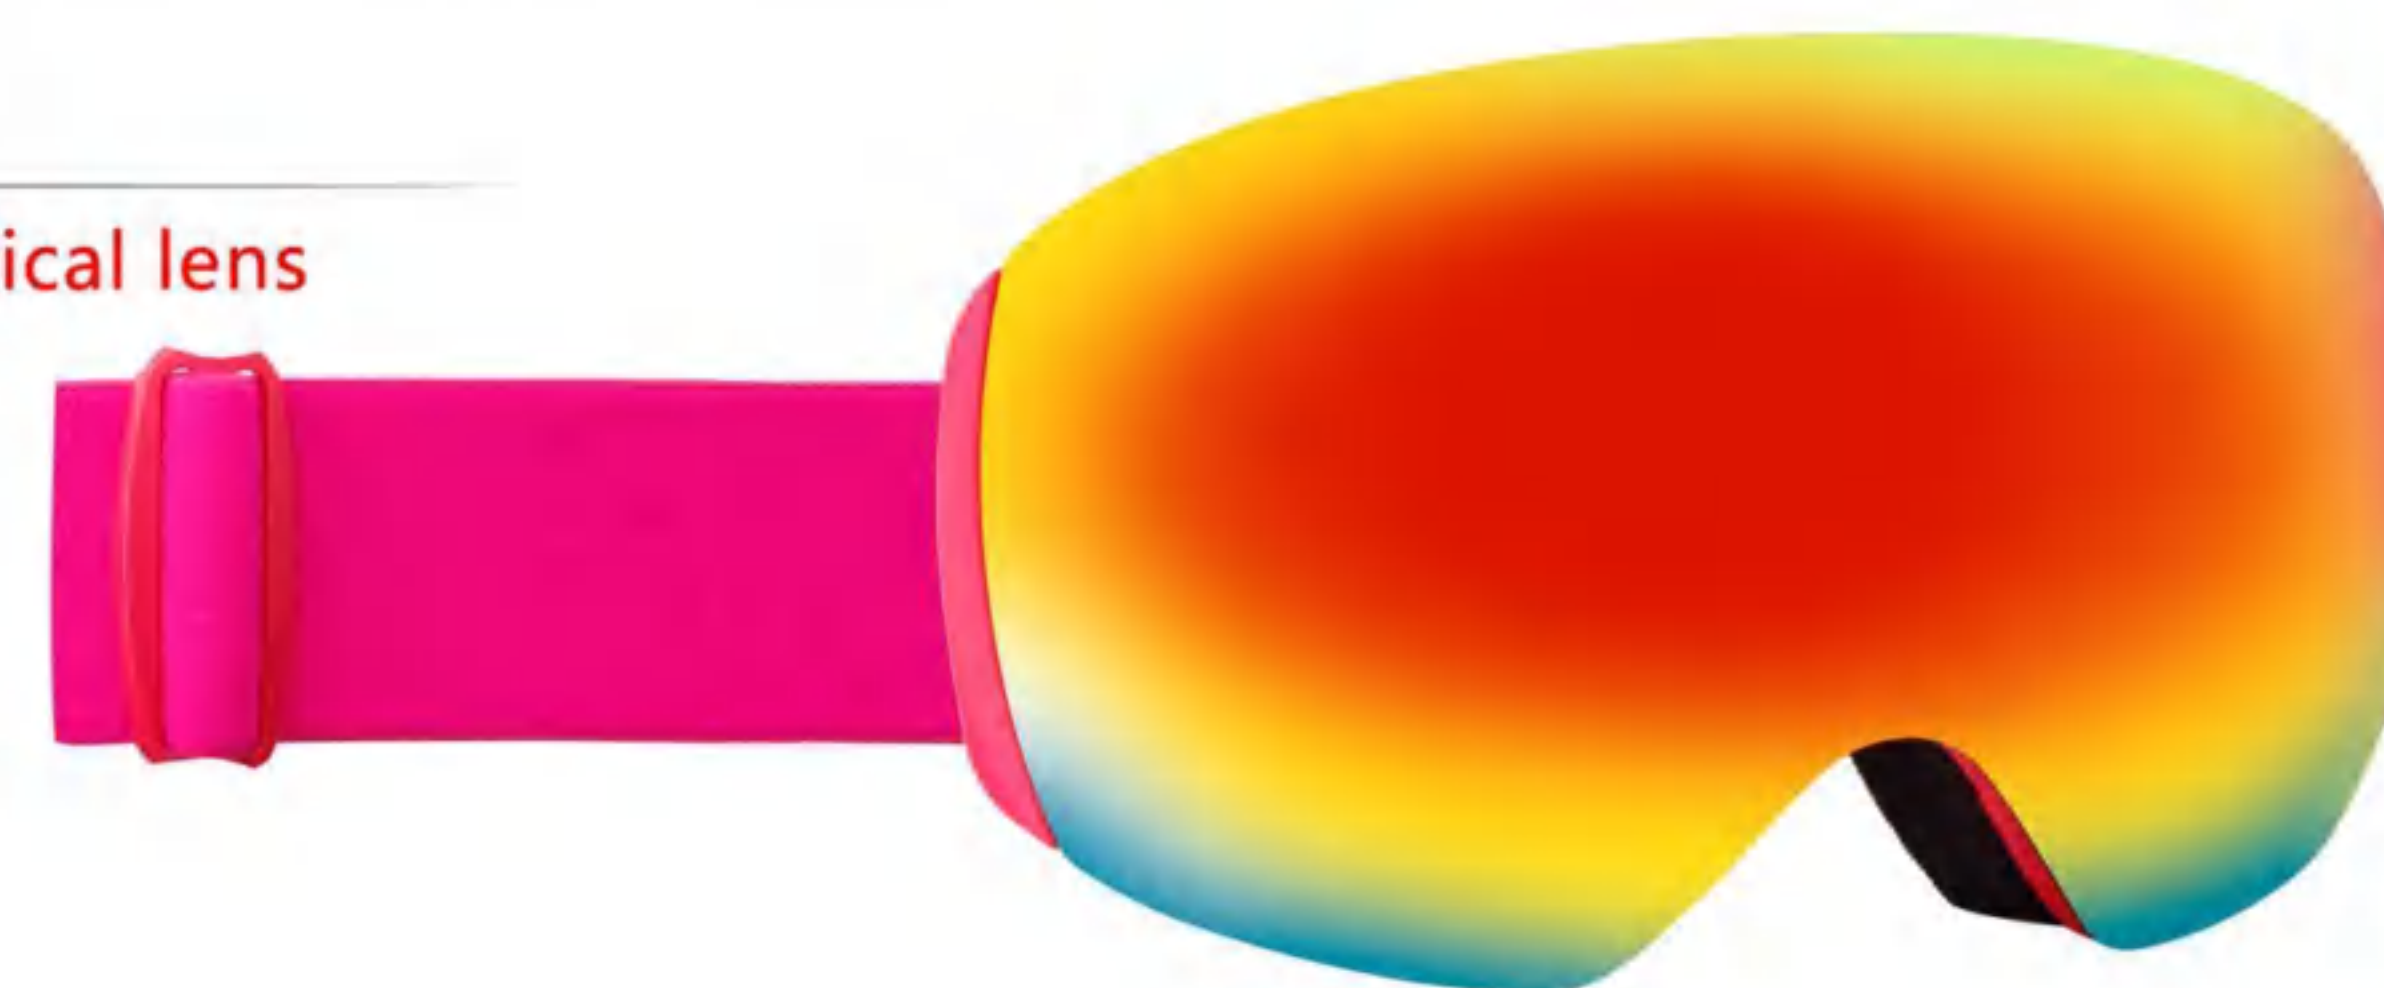

MATERIAL 【材质】 Out Lens:PC+UV Frame:TPU

- 120°广角大球面 弯型镜面,更贴合脸部弧度设计
- 三层高密度海绵可吸汗,防滑双向调节松紧带
- TPU 柔韧镜框,适用于低温环境
- 雪镜双层镜片设计,可防雾,防刮花,UV400,防风
- 鼻子加高海绵设计,防撞又防进风

SIZE

XH-050

[球面镜片]Spherical lens

FEATURE 特性:

- 120°Large spherical style lens ,more comfortable to fit your face
- Three layer soft foam can absorb sweat ,Adjustable anti-slip strap
- Goggles frame is TPU Flexible for cold temperatures
- Dual lens for anti-fog,anti-scratch,UV400 and windproof
- High strength foam in nose position ,good for wind proof