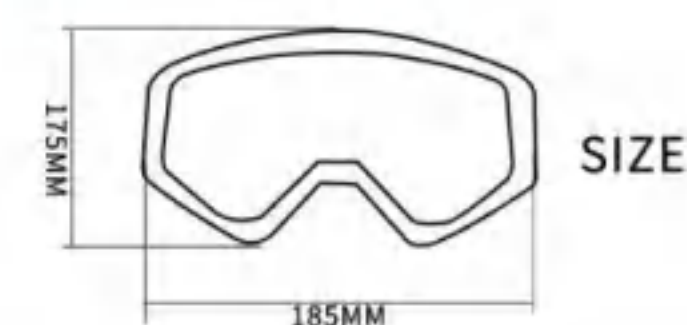

FEATURE 特性:

- Designed for protective full face mask
- Can do single or dual lens
- Colorful water print type ,can do personal design pattern
- Adjustable anti-slip strap,can can be customized
- UV400 Mirrored colorful lens ,Personalized appearance

MATERIAL 【材质】 Out Lens:PC+UV Frame:TPU

- 专为保护面部设计的风镜
- 可选单层或双层镜片
- 彩色水染设计图案，可以定制私人图案
- 防滑双向调节松紧带，可以定制logo
- UV400电镀镜片，彰显个性