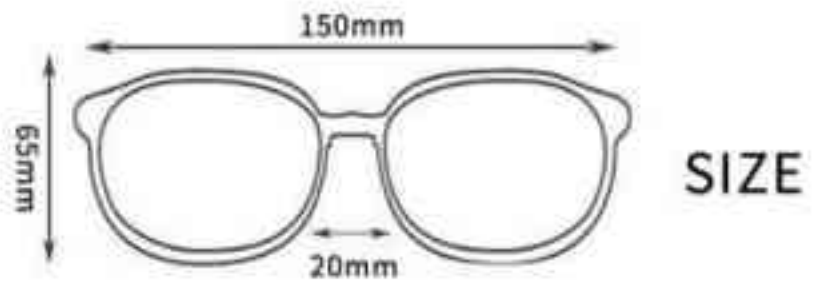

产品展示
Product Display

眼镜配件介绍:
Package Accessories:

1. 1 精美眼镜盒 EVA Case
2. 2 运动太阳眼镜 Sport sunglasses
3. 3 镜布 Cloth
4. 4 眼镜袋 Pouch
5. 5 偏光测试卡 Polarized Test Card
6. 6 挂绳 Rope
7. 7 近视框架 Myopia Frame
8. 8 说明书 Instruction
9. 9 3种颜色眼镜片 Additional lens