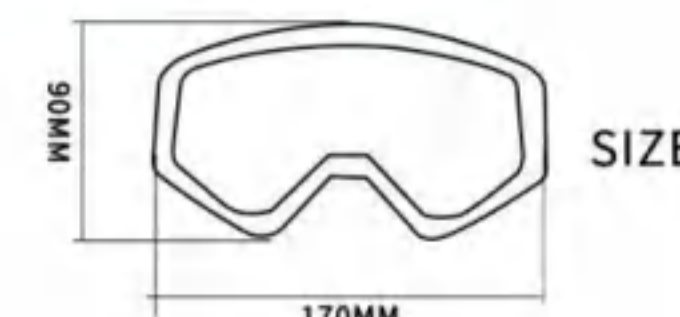

FEATURE 特性:

- Cylindrical curved mirror surface, more suitable for face curvature design
- Three layer soft foam can absorb sweat ,Adjustable anti-slip strap
- Goggles lens fixed with N45 Strong magnet stablely
- Dual lens for anti-fog,anti-scratch,UV400 and windproof
- High strength foam in nose position ,good for wind proof

- 柱面 弯型镜面, 更贴合脸部弧度设计
- 三层高密度海绵可吸汗, 防滑双向调节松紧带
- 雪镜嵌装N45强力磁铁, 防脱落
- 雪镜双层镜片, 可防雾, 防刮花, UV400,防风
- 鼻子加高海绵设计, 防撞又防进风

MATERIAL【材质】 Out Lens:PC+UV Frame:TPU