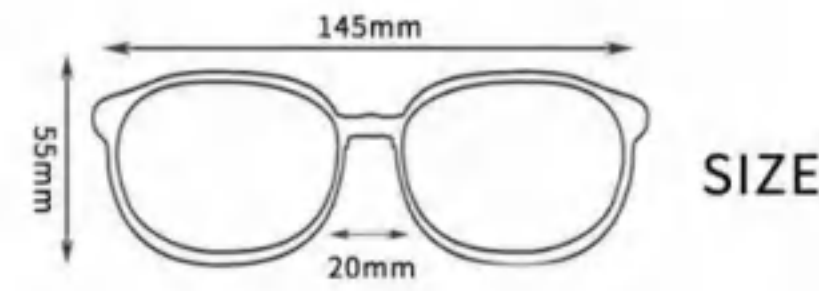

XQ-546 NEW

[换片] Interchangeable lens

FEATURE 特性:

- Frame: Polycarbonate (PC) or TR90
- Lens: UV400 PC ,Polarized ,Colorful Mirrored
- Function :Interchangeable lens ,Myopia frame,Fix nose pad Anti slip rubber,double injection Arm
- Package accessories can be with Customs logo
- 镜框材质: PC聚碳酸酯 或 TR90
- 镜框内含可拆卸的近视内框
- 多功能备片,可选透明片、偏光灰片, PC 黄片
- 特点: 半框可换镜片, 柔软鼻托, 双注塑防滑脚垫, 可定制logo

MATERIAL 【材质】 Lens:PC OR TAC Frame:PC OR TR90

眼镜配件介绍:
Package Accessories:

1. 1 精美眼镜盒 EVA Case
2. 2 运动太阳眼镜 Sport sunglasses
3. 3 3种颜色眼镜片 Additional lens
4. 4 近视框架 Myopia Frame
5. 5 眼镜布 Cloth
6. 6 便携眼镜袋 Pouch
7. 7 挂绳 Rope
8. 8 偏光测试卡 Polarized Test Card

XQ-634 NEW

(Adjustable Nose Pad)

FEATURE 特性:

- 可定制PC 或TR90镜框, 一体镜片, 防UV400 偏光功能
- 防滑橡胶脚垫设计, 柔软橡胶鼻托
- Customized PC or TR90 frame, anti-UV400 polarized light function
- Non-slip rubber foot pad design, soft rubber nose pads

XQ-561 NEW

FEATURE 特性:

- 镜框可选PC 或Tr90,半框式超大镜片, 多色可选
- 流畅线条防滑镜腿设计, 柔软鼻托
- Frame material PC or Tr90,Full frame over size design UV400
- Straight type arm, Anti slip rubber ,fixed nose pad

XQ-439A

FEATURE 特性:

- 可定制PC或TR90镜框,无框UV400 PC炫彩镜片, 轻便运动眼镜
- 流程防滑脚垫设计, 柔软橡胶鼻托
- PC or TR 90 Frameless UV400 PC Revo colorful lens Sport sunglasses
- Smooth arm design anti slip rubber, Fixed soft nose pad

XQ-629 NEW

FEATURE 特性:

- 可定制PC 或TR90镜框, 一体镜片, 防UV400 偏光功能
- 防滑橡胶脚垫设计, 柔软橡胶鼻托
- Customized PC or TR90 frame, anti-UV400 polarized light function
- Non-slip rubber foot pad design, soft rubber nose pads

XQ-515

Interchangeable Lens

FEATURE 特性:

- PC 镜框 UV400 偏光灰镜片, 多色现货可选
- 可调节柔软橡胶鼻托, 防滑设计橡胶镜腿
- PC Frame UV400 polarized lens ,available
- Adjustable nose pad ,soft anti slip rubber

XQ-211

FEATURE 特性:

- 镜框可选PC 或Tr90,柔软热压棉防撞眉顶,可加挂绳
- 流畅线条防滑镜腿设计, 柔软鼻托
- Frame material PC or Tr90,Soft foam,can add strap
- Straight type arm, Anti slip rubber ,fixed nose pad