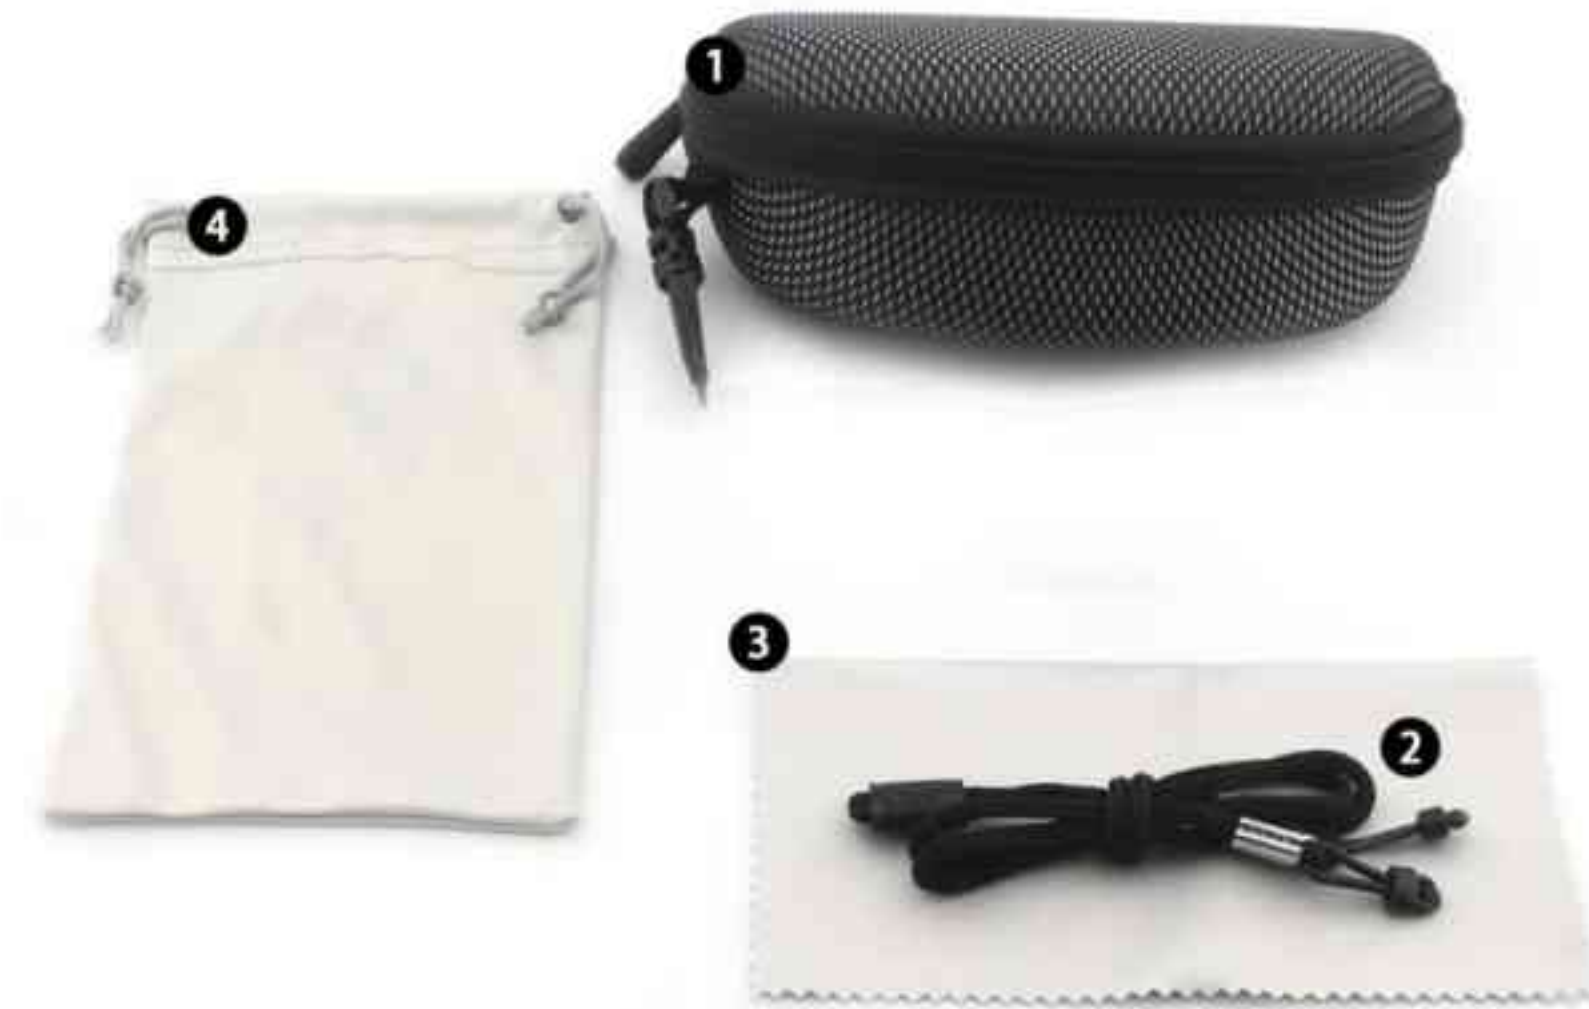

包装与配件
Packaging and Accessories