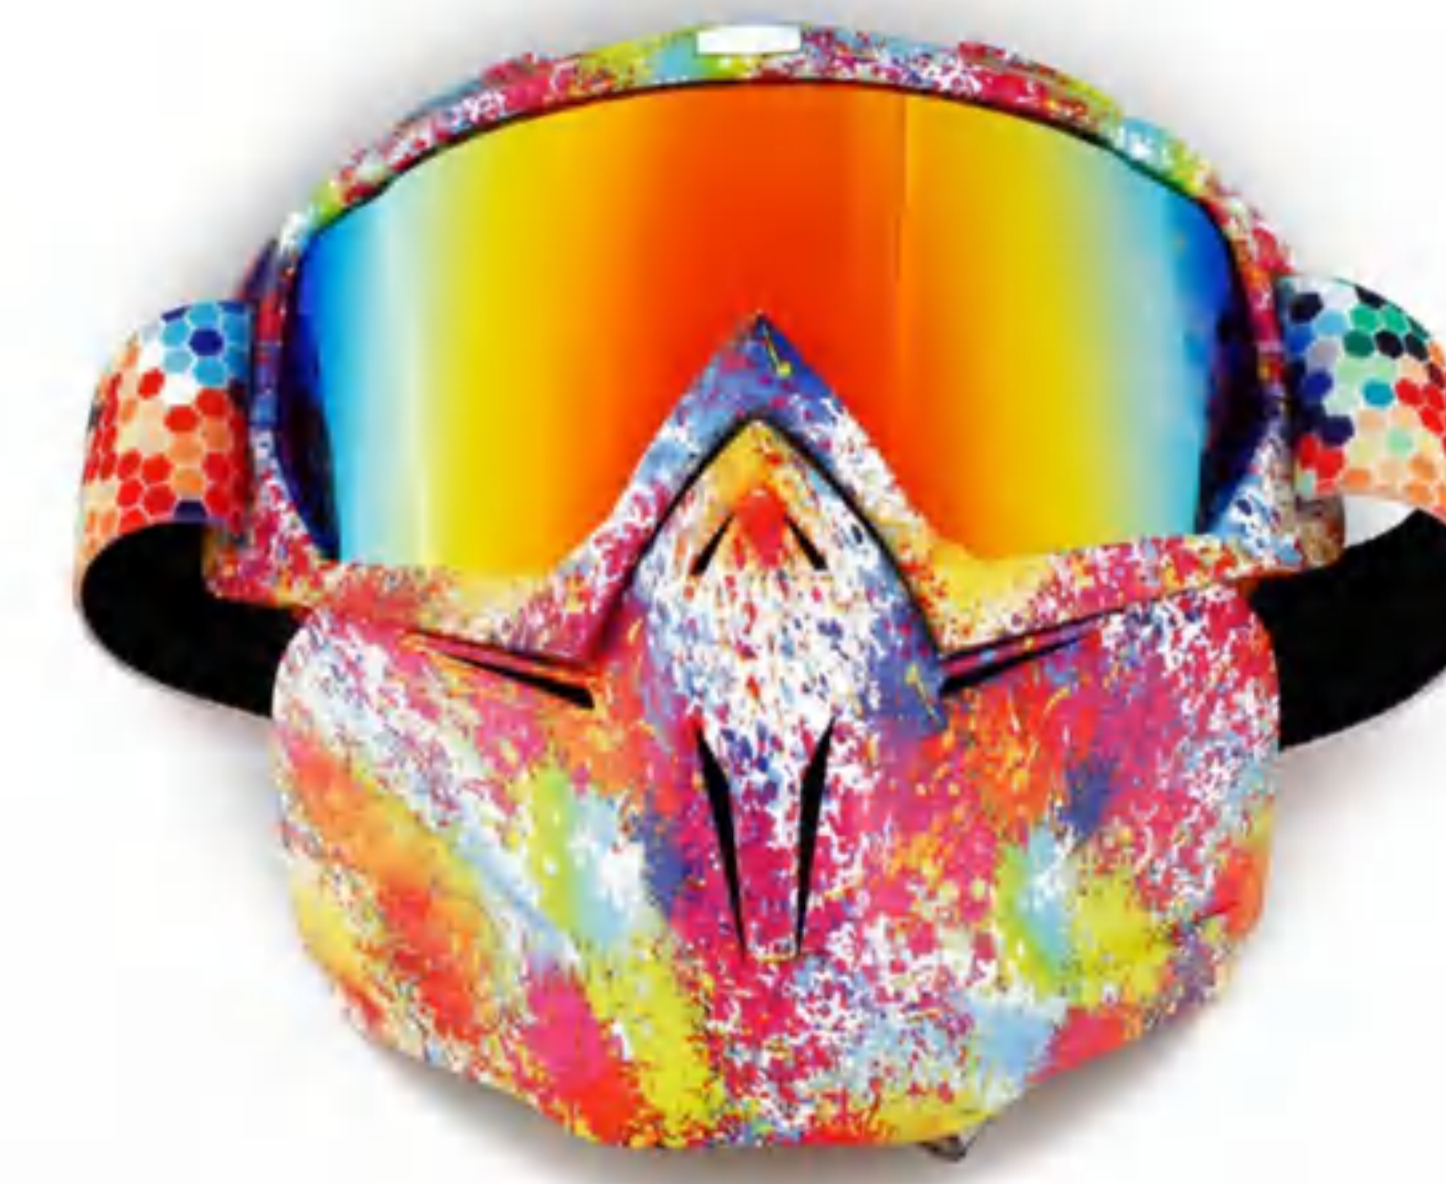

XH-068

[面罩款] Full face Mask

FEATURE 特性:

- Designed for protective full face mask
- Can do single or dual lens
- Colorful water print type ,can do personal design pattern
- Adjustable anti-slip strap,can can be customized
- UV400 Mirrored colorful lens ,Personalized appearance

MATERIAL 【材质】 Out Lens:PC+UV Frame:TPU

- 专为保护面部设计的风镜
- 可选单层或双层镜片
- 彩色水染设计图案，可以定制私人图案
- 防滑双向调节松紧带，可以定制logo
- UV400电镀镜片，彰显个性