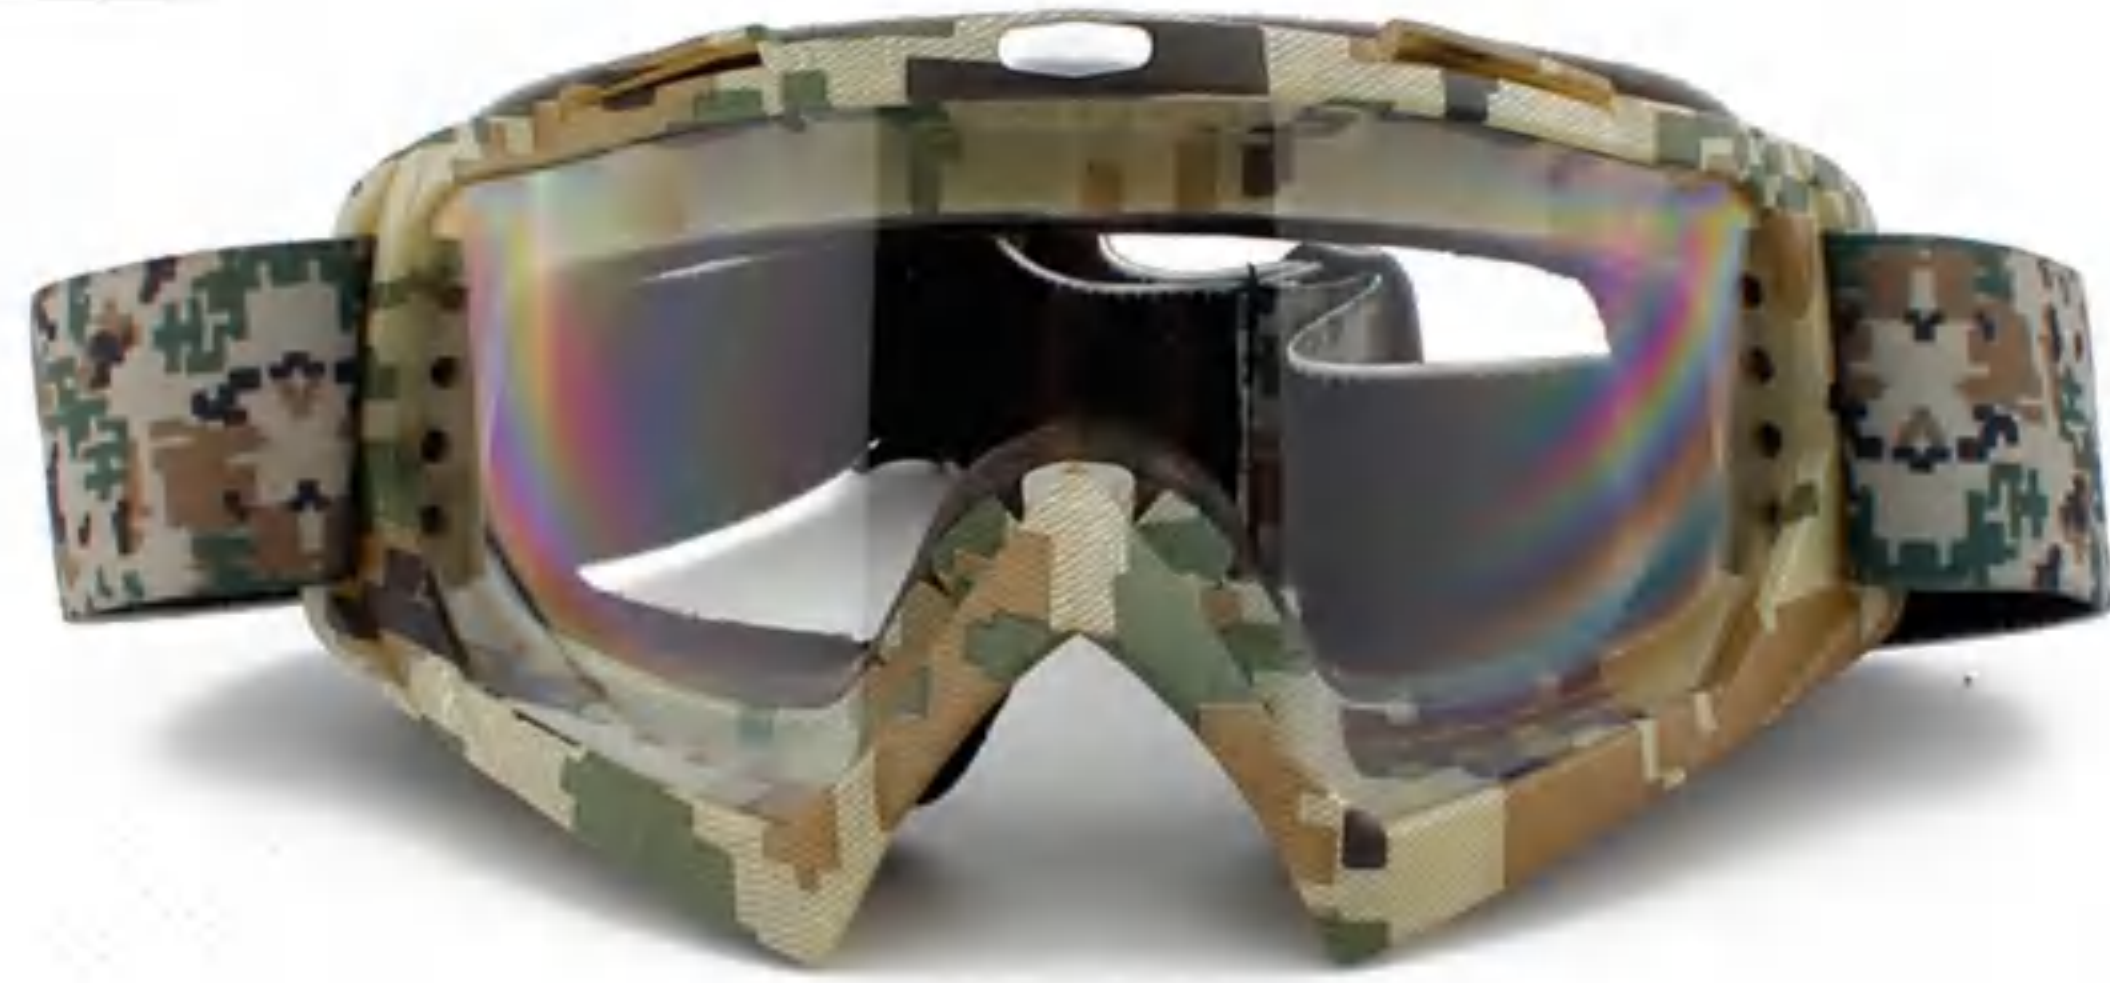

XH-008

FEATURE 特性:

- Designed for motocross used ,can install in Helmet
- Triple layers foam ,outer layer is soft thin fleece
- Single Transparent lens ,outside anti-scratch ,inside anti-fog function
- Adjustable anti-slip strap,can can be customized
- Nose guard can protective our nose in intense sports

MATERIAL 【材质】 Out Lens:PC+UV Frame:TPU

- 专为越野摩托车设计的风镜,可佩戴头盔使用
- 高密度三层海绵,接触皮肤层为舒适柔软贴面绒
- 高清透明单层镜片,外防刮花,内防雾镀膜层
- 防滑双向调节松紧带,可以定制logo
- 加硬护鼻托,可以在剧烈运动中保护鼻子

SIZE