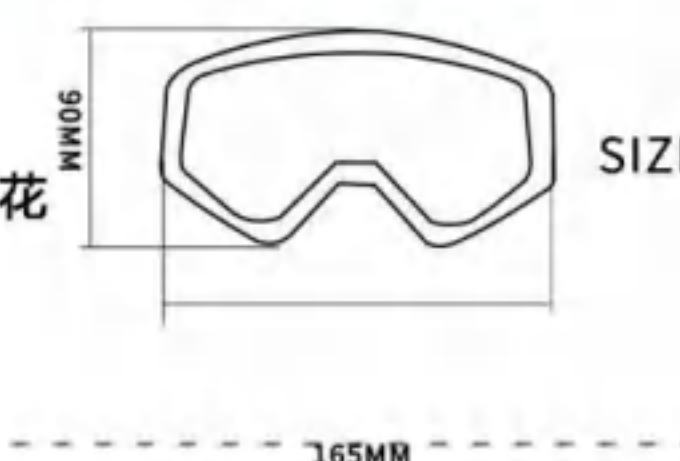

FEATURE 特性:

- 120°Large spherical style lens ,more comfortable to fit your face
- Triple layers foam ,outer layer is soft thin fleece
- 100%UV Protection,Double lens for anti-fog& anti scratch
- Adjustable anti-slip strap,can can be customized
- High strength foam in nose position ,good for wind proof

- 120°广角大球面 弯型镜面，更贴合脸部弧度设计
- 高密度三层海绵，接触皮肤层为舒适柔软贴面绒
- 100%防紫外线，双层镜片，内为防雾镜片层，外层防刮花
- 防滑双向调节松紧带，可以定制logo
- 鼻子加高海绵设计，防撞又防进风

MATERIAL【材质】 Out Lens:PC+UV Frame:TPU