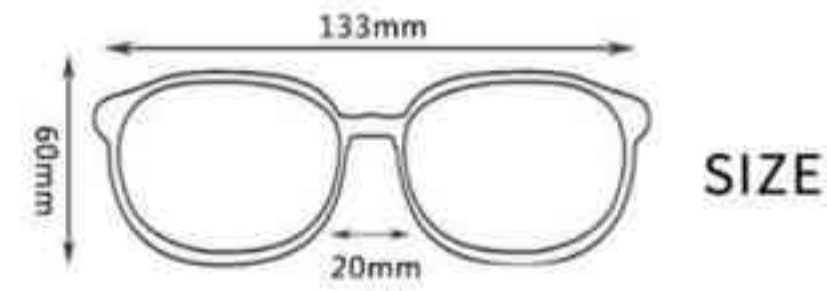

XQ-577 NEW

[换片] Interchangeable lens

FEATURE 特性:

- Frame: Polycarbonate (PC) or TR90
- Double injection encapsulation process, UV400 protection
- Function :Interchangeable lens ,Myopia frame,Fix nose pad Anti slip rubber
- Package accessories can be with Custom logo

- 镜框材质: PC聚碳酸酯 或 TR90
- 双注塑包胶工艺, UV400防护
- 多功能备片, 可选透明片, 偏光灰片, PC 黄片
- 特点: 全框可换镜片, 柔软鼻托, 可防滑橡胶脚垫 可定制logo

MATERIAL 【材质】 Lens:PC OR TAC Frame:PC OR TR90

SIZE

眼镜配件介绍:
Package Accessories:

- 1 精美眼镜盒 EVA Case
- 2 运动太阳眼镜 Sport sunglasses
- 3 三种颜色眼镜片 Additional lens
- 4 便携眼镜袋 Pouch
- 5 眼镜布 Cloth
- 6 挂绳 Rope
- 7 备片袋 Lens pocket
- 8 偏光测试卡 Polarized Test Card

XQ-610 NEW

[换片] Interchangeable lens

FEATURE 特性:

- Frame: Polycarbonate (PC) or TR90
- Lens: UV400 PC ,Polarized ,Colorful Mirrored
- Function :Interchangeable lens ,Myopia frame,Fix nose pad Anti slip rubber
- Package accessories can be with Custom logo

- 镜框材质: PC聚碳酸酯 或 TR90
- 镜框内含可拆卸的近视内框
- 多功能备片, 可选PC透明片, 偏光灰片, PC 黄片
- 特点: 半框可换镜片, 柔软鼻托, 可防滑橡胶脚垫 可定制logo

MATERIAL 【材质】 Lens:PC OR TAC Frame:PC OR TR90

SIZE

眼镜配件介绍:
Package Accessories:

- 1 精美眼镜盒 EVA Case
- 2 运动太阳眼镜 Sport sunglasses
- 3 三种颜色眼镜片 Additional lens
- 4 便携眼镜袋 Pouch
- 5 眼镜布 Cloth
- 6 挂绳 Rope
- 7 备片袋 Lens pocket
- 8 偏光测试卡 Polarized Test Card
- 9 近视眼架 Myopia frame