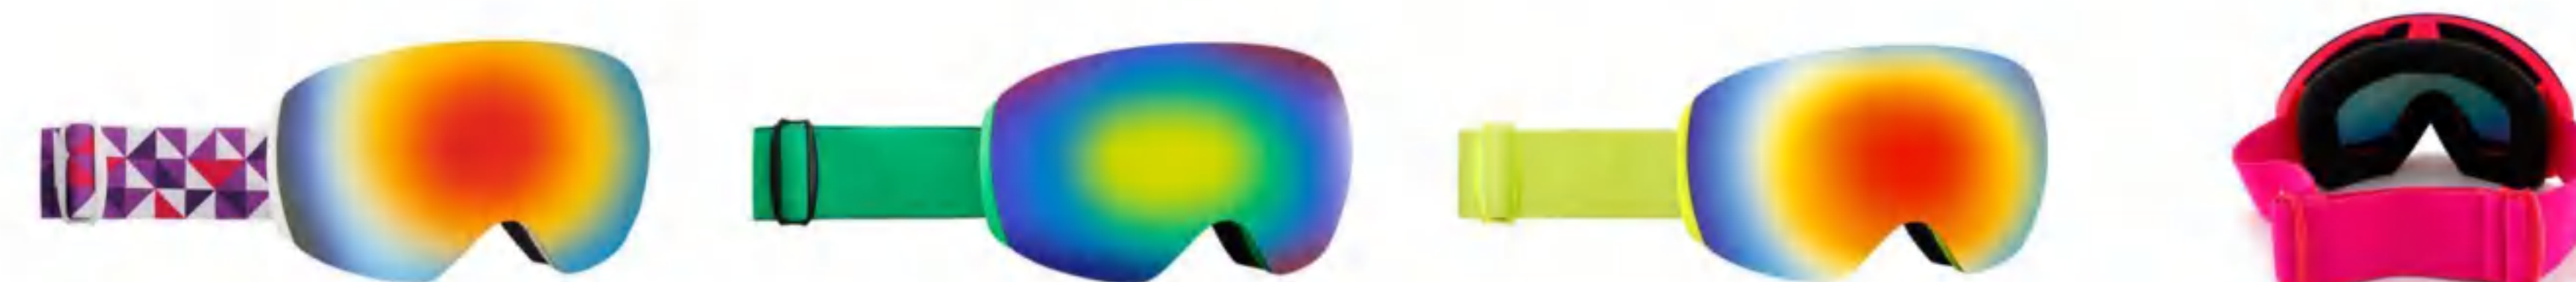

MATERIAL 【材质】 Out Lens:PC+UV Frame:TPU

- 120°广角大球面 弯型镜面,更贴合脸部弧度设计
- 三层高密度海绵可吸汗,防滑双向调节松紧带
- TPU 柔韧镜框,适用于低温环境
- 雪镜双层镜片设计,可防雾,防刮花,UV400,防风
- 鼻子加高海绵设计,防撞又防进风

SIZE

XH-050

[球面镜片]Spherical lens

FEATURE 特性:

- 120°Large spherical style lens ,more comfortable to fit your face
- Three layer soft foam can absorb sweat ,Adjustable anti-slip strap
- Goggles frame is TPU Flexible for cold temperatures
- Dual lens for anti-fog,anti-scratch,UV400 and windproof
- High strength foam in nose position ,good for wind proof