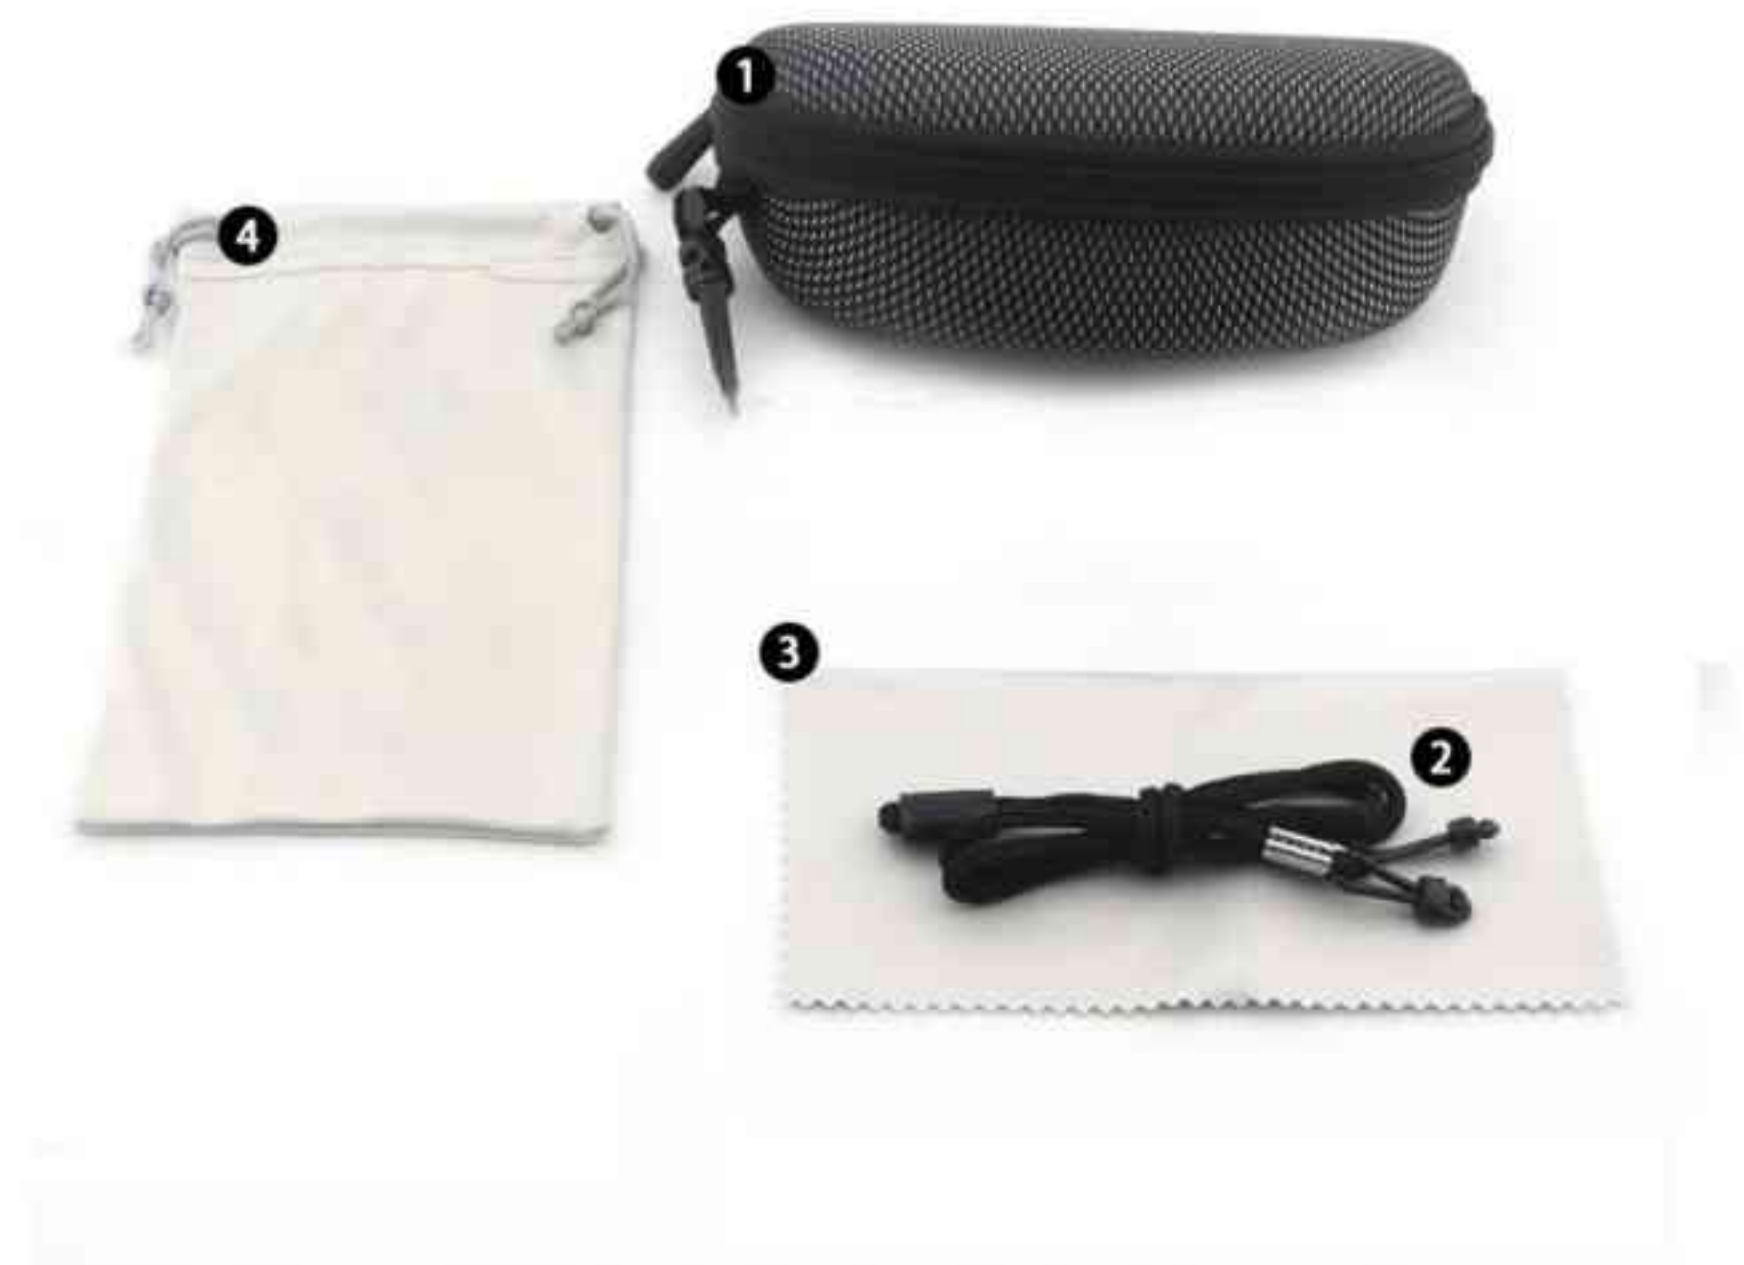

包装与配件
Packaging and Accessories