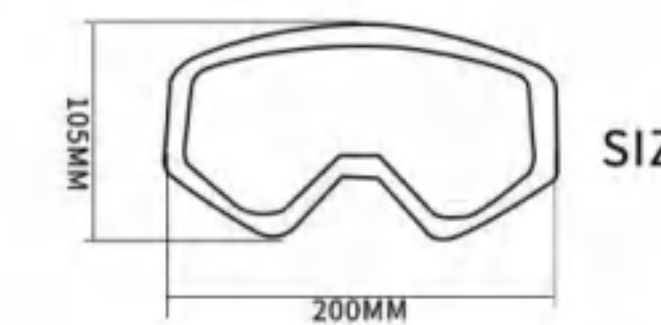

FEATURE 特性:

- 120°Large spherical style lens ,more comfortable to fit your face
- Three layer soft foam can absorb sweat ,Adjustable anti-slip strap
- Goggles frame is TPU Flexible for cold temperatures
- Dual lens for anti-fog,anti-scratch,UV400 and windproof
- High strength foam in nose position ,good for wind proof

MATERIAL 【材质】 Out Lens:PC+UV Frame:TPU

- 120°广角大球面 弯型镜面,更贴合脸部弧度设计
- 三层高密度海绵可吸汗,防滑双向调节松紧带
- TPU 柔韧镜框,适用于低温环境
- 雪镜双层镜片设计,可防雾,防刮花,UV400,防风
- 鼻子加高海绵设计,防撞又防进风