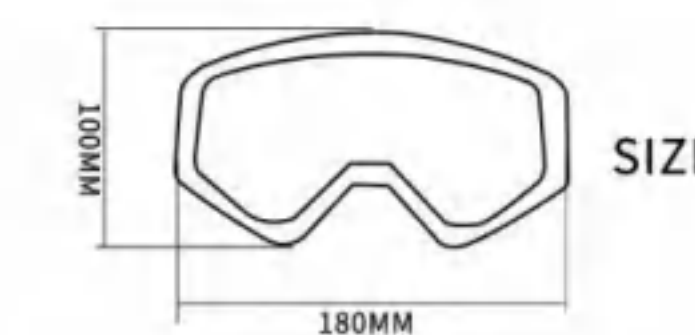

FEATURE 特性:

- 120°Large spherical style lens ,more comfortable to fit your face
- Three layer soft foam can absorb sweat ,Adjustable anti-slip strap
- TPU Frameless frame design for cold temperatures
- Dual lens for anti-fog,anti-scratch,UV400 and windproof
- High strength foam in nose position ,good for wind proof

MATERIAL【材质】 Out Lens:PC+UV Frame:TPU

- 120°大球面 弯型镜面，更贴合脸部弧度设计
- 三层高密度海绵可吸汗，防滑双向调节松紧带
- TPU 柔韧无框设计，适用于低温环境
- 雪镜双层镜片，可防雾，防刮花，UV400,防风
- 鼻子加高海绵设计，防撞又防进风