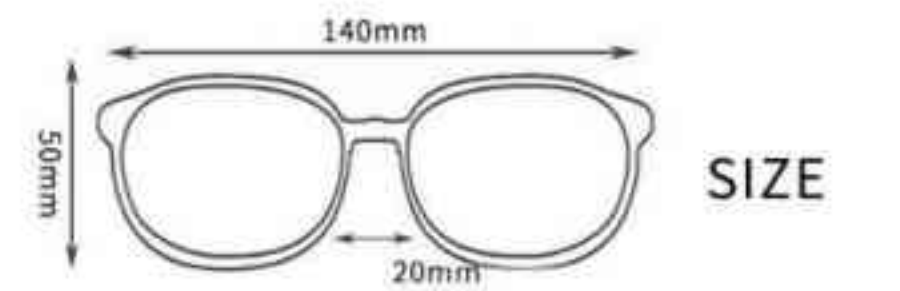

XQ-647 **NEW**

FEATURE 特性:

- Frame: Polycarbonate (PC) or TR90
- Lens:UV400 PC ,Polarized ,Colorful Mirrored
- Straight type arm, Anti slip rubber , Adjustable nose pad
- Package accessories can be with Custom logo

MATERIAL 【材质】 Lens:PC OR TAC Frame:PC OR TR90

- 镜框材质: PC聚碳酸酯 或 TR90
- UV400 PC, 偏光, 彩色镜面
- 流畅直线条防滑橡胶镜腿设计, 柔软鼻托
- 特点: 无框设计, 可调节鼻托, 可防滑橡胶脚垫 可定制logo

SIZE

眼镜配件介绍:
Package Accessories:

1. 1 精美眼镜盒 EVA Case
2. 2 挂绳 Rope
3. 3 镜布 Cloth
4. 4 眼镜袋 Pouch

XQ-646 **NEW**

FEATURE 特性:

- Frame: Polycarbonate (PC) or TR90
- Lens:UV400 PC ,Polarized ,Colorful Mirrored
- Straight type arm, Anti slip rubber , Adjustable nose pad
- Package accessories can be with Custom logo

MATERIAL 【材质】 Lens:PC OR TAC Frame:PC OR TR90

- 镜框材质: PC聚碳酸酯 或 TR90
- UV400 PC, 偏光, 彩色镜面
- 流畅直线条防滑橡胶镜腿设计, 柔软鼻托
- 特点: 无框设计, 可调节鼻托, 可防滑橡胶脚垫 可定制logo

SIZE

眼镜配件介绍:
Package Accessories:

1. 1 精美眼镜盒 EVA Case
2. 2 挂绳 Rope
3. 3 镜布 Cloth
4. 4 眼镜袋 Pouch