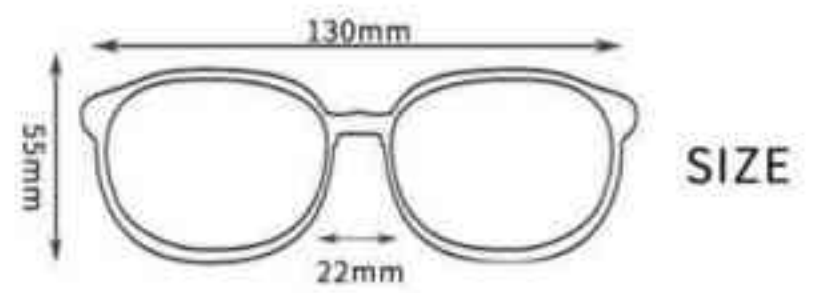

XQ-626 **NEW**

FEATURE 特性:

- Frame: Polycarbonate (PC) or TR90
- Lens:UV400 PC ,Polarized ,Colorful Mirrored
- Straight type arm, Anti slip rubber , Soft nose pad
- Package accessories can be with Custom logo

MATERIAL 【材质】 Lens:PC OR TAC Frame:PC OR TR90

- 镜框材质: PC聚碳酸酯 或 TR90
- UV400 PC, 偏光, 彩色镜面
- 流畅直线条防滑橡胶镜腿设计, 柔软鼻托
- 特点: 全框设计, 可防滑橡胶脚垫可定制 logo

眼镜配件介绍:
Package Accessories:

1. 1 精美眼镜盒 EVA Case
2. 2 挂绳 Rope
3. 3 镜布 Cloth
4. 4 眼镜袋 Pouch

包装与配件
Packaging and Accessories

XQ-625 **NEW**

FEATURE 特性:

- Frame: Polycarbonate (PC) or TR90
- Lens:UV400 PC ,Polarized ,Colorful Mirrored
- Straight type arm, Anti slip rubber , Adjustable nose pad
- Package accessories can be with Custom logo

MATERIAL 【材质】 Lens:PC OR TAC Frame:PC OR TR90

- 镜框材质: PC聚碳酸酯 或 TR90
- UV400 PC, 偏光, 彩色镜面
- 流畅直线条防滑橡胶镜腿设计, 柔软鼻托
- 特点: 半框设计, 可调节鼻托, 可防滑橡胶脚垫可定制 logo

眼镜配件介绍:
Package Accessories:

1. 1 精美眼镜盒 EVA Case
2. 2 挂绳 Rope
3. 3 镜布 Cloth
4. 4 眼镜袋 Pouch

包装与配件
Packaging and Accessories