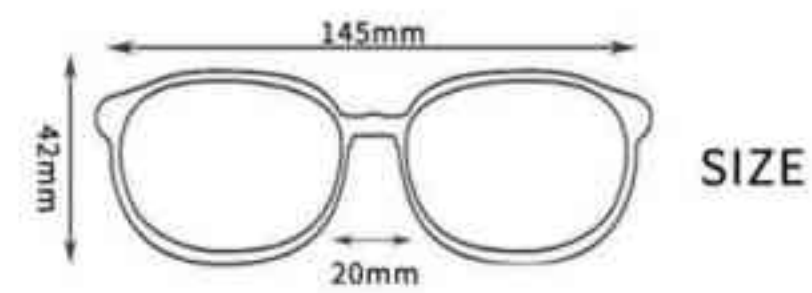

XQ-557 NEW

[换片] Interchangeable lens

FEATURE 特性:

- Frame: Polycarbonate (PC) or TR90
- Straight Arms with air holes, non-slip rubber temple design, soft rubber nose pads
- Function :Interchangeable lens ,Myopia frame, Fixed nose pad ,Anti slip rubber
- Package accessories can be with Custom logo

- 镜框材质: PC聚碳酸酯 或 TR90
- 直腿通风, 防滑橡胶镜腿设计, 柔软橡胶鼻托
- 多功能备片, 偏光灰片, PC 黄片
- 特点: 半框可换镜片, 防滑鼻托, 可防滑橡胶脚垫可定制logo

MATERIAL 【材质】 Lens:PC OR TAC Frame:PC OR TR90

SIZE

眼镜配件介绍:
Package Accessories:

1. 1 精美眼镜盒 EVA Case
2. 2 运动太阳眼镜 Sport sunglasses
3. 3 2种颜色眼镜片 Additional lens
4. 4 偏光测试卡 Polarized Test Card
5. 5 挂绳 Rope
6. 6 说明书 Instruction
7. 7 眼镜袋 Pouch
8. 8 眼镜布 Cloth

XQ-556 NEW

[换片] Interchangeable lens

FEATURE 特性:

- Frame: Polycarbonate (PC) or TR90
- Lens: UV400 PC ,Polarized ,Colorful Mirrored
- Multifunctional Spare lens, PC yellow lens ,polarized gray lens
- Package accessories can be with Custom logo

- 镜框材质: PC聚碳酸酯 或 TR90
- 镜框内含可拆卸的近视内框
- 多功能备片, 可选PC黄片, 偏光灰片
- 特点: 全框可换镜片, 可调节鼻托, 可防滑橡胶脚垫可定制logo

MATERIAL 【材质】 Lens:PC OR TAC Frame:PC OR TR90

SIZE

眼镜配件介绍:
Package Accessories:

1. 1 精美眼镜盒 EVA Case
2. 2 运动太阳眼镜 Sport sunglasses
3. 3 镜布 Cloth
4. 4 眼镜袋 Pouch
5. 5 偏光测试卡 Polarized Test Card
6. 6 挂绳 Rope
7. 7 近视框架 Myopia Frame
8. 8 说明书 Instruction
9. 9 2种颜色眼镜片 Additional lens