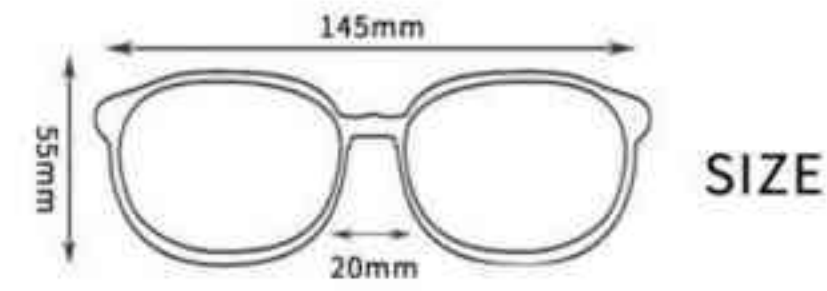

产品展示
Product Display

眼镜配件介绍:
Package Accessories:

1. 1 精美眼镜盒 EVA Case
2. 2 近视框架 Myopia Frame
3. 3 镜布 Cloth
4. 4 眼镜袋 Pouch
5. 5 挂绳 Rope
6. 6 偏光测试卡 Polarized Test Card