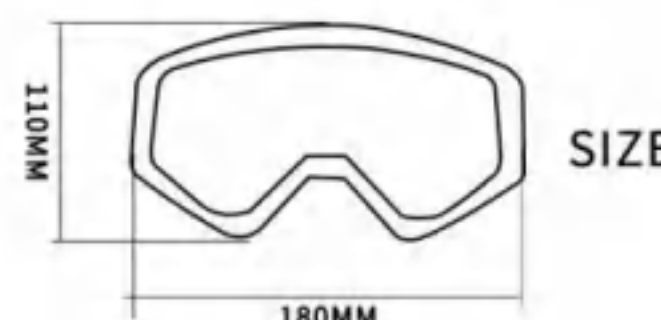

FEATURE 特性:

- 120°Large spherical style lens ,more comfortable to fit your face
- Three layer soft foam can absorb sweat ,Adjustable anti-slip strap
- Goggles frame is TPU Flexible for cold temperatures
- Dual lens for anti-fog,anti-scratch,UV400 and windproof
- High strength foam in nose position ,good for wind proof

MATERIAL 【材质】 Out Lens:PC+UV Frame:TPU

- 120°广角大球面 弯型镜面,更贴合脸部弧度设计
- 三层高密度海绵可吸汗,防滑双向调节松紧带
- TPU 柔韧镜框,适用于低温环境
- 雪镜双层镜片设计,可防雾,防刮花,UV400,防风
- 鼻子加高海绵设计,防撞又防进风