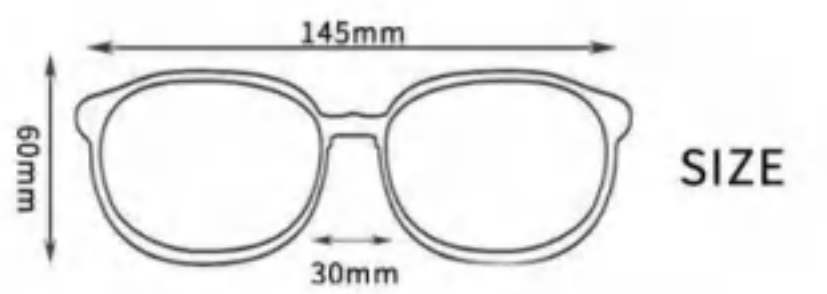

XQ-555 NEW

[换片] Interchangeable lens

FEATURE 特性:

- Frame: Polycarbonate (PC) or TR90
- Lens: UV400 PC ,Polarized ,Colorful Mirrored
- Multifunctional spare lens, PC yellow lens, polarized gray lens
- Package accessories can be with Custom logo

- 镜框材质: PC聚碳酸酯 或 TR90
- 镜框内含可拆卸的近视内框
- 多功能备片, 可选偏光灰片, PC 黄片
- 特点: 全框可换镜片, 可调节鼻托, 可防滑橡胶脚垫 可定制logo

MATERIAL 【材质】 Lens:PC OR TAC Frame:PC OR TR90

SIZE

眼镜配件介绍:
Package Accessories:

1. 1 精美眼镜盒 EVA Case
2. 2 运动太阳眼镜 Sport sunglasses
3. 3 镜布 Cloth
4. 4 眼镜袋 Pouch
5. 5 偏光测试卡 Polarized Test Card
6. 6 挂绳 Rope
7. 7 近视框架 Myopia Frame
8. 8 说明书 Instruction
9. 9 2种颜色眼镜片 Additional lens

XQ-550 NEW

[换片] Interchangeable lens

FEATURE 特性:

- Frame: Polycarbonate (PC) or TR90
- Lens: UV400 PC ,Polarized ,Colorful Mirrored
- Function :Interchangeable lens ,Myopia frame,Adjustable nose pad ,Anti slip rubber
- Package accessories can be with Custom logo

- 镜框材质: PC聚碳酸酯 或 TR90
- 镜框内含可拆卸的近视内框
- 多功能备片, 可选偏光灰片, PC 黄片
- 特点: 半框可换镜片, 柔软鼻托, 可防滑橡胶脚垫 可定制logo

MATERIAL 【材质】 Lens:PC OR TAC Frame:PC OR TR90

SIZE

眼镜配件介绍:
Package Accessories:

1. 1 精美眼镜盒 EVA Case
2. 2 运动太阳眼镜 Sport sunglasses
3. 3 近视框架 Myopia Frame
4. 4 偏光测试卡 Polarized Test Card
5. 5 便携眼镜袋 Pouch
6. 6 2种颜色眼镜片 Additional lens
7. 7 挂绳 Rope
8. 8 眼镜布 Cloth
9. 9 说明书 Instruction