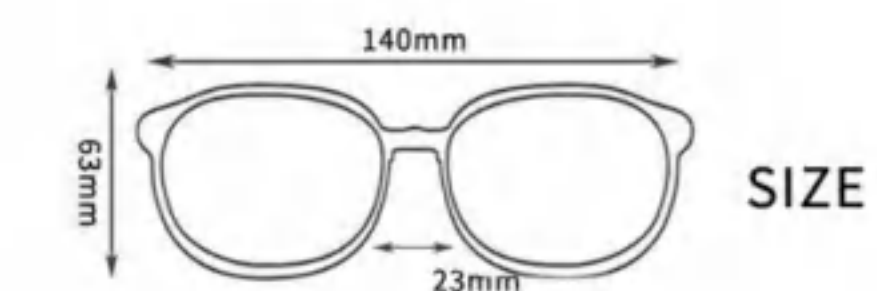

产品展示
Product Display

眼镜配件介绍:
Package Accessories:

1. 1 精美眼镜盒 EVA Case
2. 2 运动太阳眼镜 Sport sunglasses
3. 3 2种颜色眼镜片 Additional lens
4. 4 说明书 Instruction
5. 5 偏光测试卡 Polarized Test Card
6. 6 眼镜布和眼镜袋 Cloth & Pouch
7. 7 近视框架 Myopia Frame