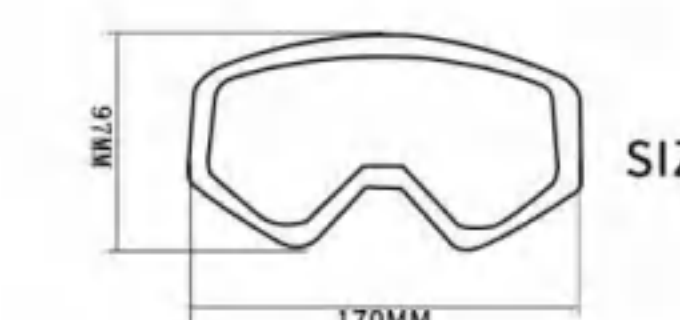

XH-129

[柱面片] Cylindrical

FEATURE 特性:

- Inner permanent anti fog lens ,import from Italy
- Three layer soft foam can absorb sweat ,Adjustable anti-slip strap
- Goggles frame is TPU Flexible for cold temperatures ,fit for face
- Dual lens for anti-fog,anti-scratch,UV400 and windproof
- High strength foam in nose position ,good for wind proof

- 意大利进口优质轻薄永久防雾镜片
- 三层高密度海绵可吸汗, 防滑双向调节松紧带
- TPU 柔韧镜框, 适用于低温环境, 贴合脸部
- 双层镜片设计, 可防雾, 防刮花, UV400,防风
- 鼻子加高海绵设计, 防撞又防进风

MATERIAL【材质】 Out Lens:PC+UV Frame:TPU

SIZE

XH-137

[柱面片]Cylindrical

FEATURE 特性:

- Cylindrical curved mirror surface, more suitable for face curvature design
- Three layer soft foam can absorb sweat ,Adjustable anti-slip strap
- Goggles lens fixed with N45 Strong magnet stablely
- Dual lens for anti-fog,anti-scratch,UV400 and windproof
- High strength foam in nose position ,good for wind proof

- 柱面 弯型镜面, 更贴合脸部弧度设计
- 三层高密度海绵可吸汗, 防滑双向调节松紧带
- 雪镜嵌装N45强力磁铁, 防脱落
- 雪镜双层镜片, 可防雾, 防刮花, UV400,防风
- 鼻子加高海绵设计, 防撞又防进风

MATERIAL【材质】 Out Lens:PC+UV Frame:TPU

SIZE

XH-136

[磁吸 球面片] Magnetic Spherical lens

FEATURE 特性:

- 120° Super Spherical Rimless Ski Goggles, Unisex
- Three layer soft foam can absorb sweat ,Adjustable anti-slip strap
- Goggles lens fixed with N45 Strong magnet stablely
- Dual lens for anti-fog,anti-scratch,UV400 and windproof
- High strength foam in nose position ,good for wind proof

- 120°超球面无框滑雪镜, 男女通用款
- 三层高密度海绵可吸汗, 防滑双向调节松紧带
- 雪镜嵌装N45强力磁铁, 防脱落
- 双层镜片设计, 可防雾, 防刮花, UV400,防风
- 鼻子加高海绵设计, 防撞又防进风

MATERIAL【材质】 Out Lens:PC+UV Frame:TPU

SIZE

XH-138

[柱面片] Cylindrical

FEATURE 特性: