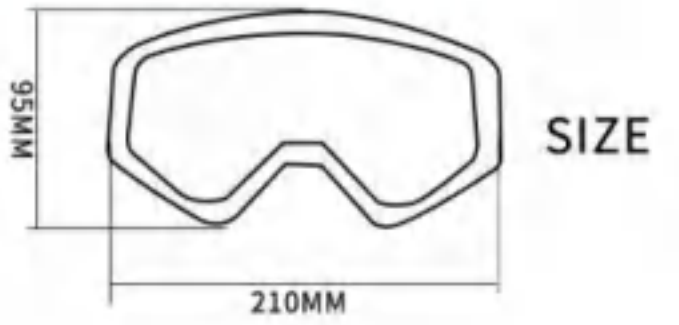

MATERIAL 【材质】 Out Lens:PC+UV Frame:TPU

- 专为越野摩托车设计的风镜,可佩戴头盔使用
- 高密度三层海绵,接触皮肤层为舒适柔软贴面绒
- 可撕膜设计,专为越野赛防尘镜片设计
- 防滑双向调节松紧带,可以定制logo
- 加硬护鼻托,可以在剧烈运动中保护鼻子