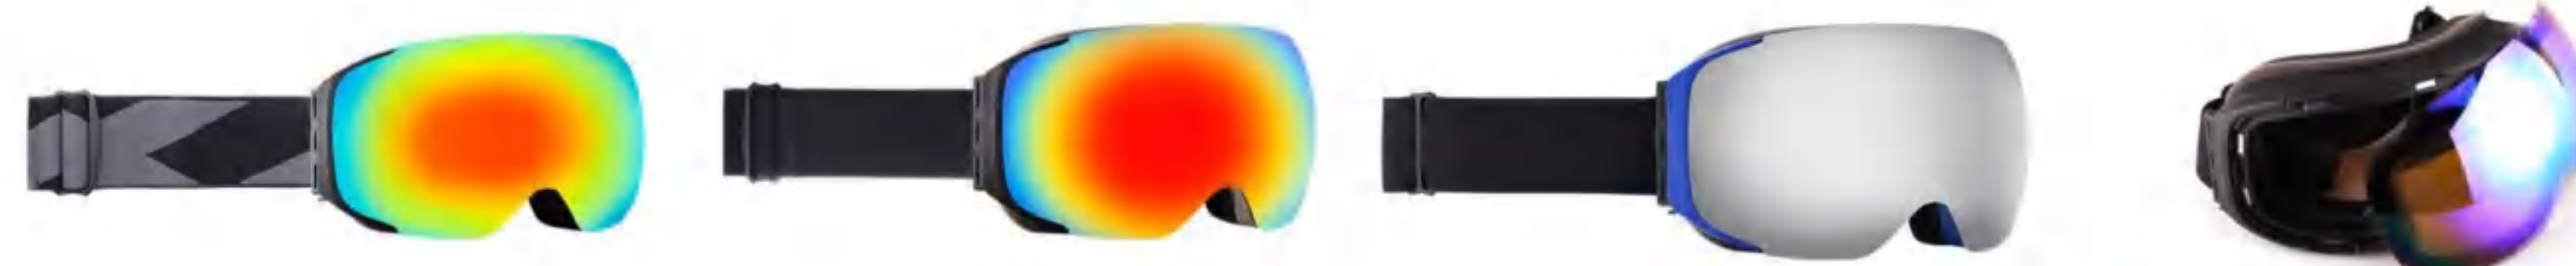

MATERIAL 【材质】 Out Lens:PC+UV Frame:TPU

SIZE

XH-039

[磁吸]Magnetic

FEATURE 特性:

- 120°Large spherical style lens ,more comfortable to fit your face
- Three layer soft foam can absorb sweat ,Adjustable anti-slip strap
- Goggles lens fixed with N45 Strong magnet stablely
- Interchangeable lens ,Interchange strap can be customized
- High strength foam in nose position ,good for wind proof
- 120°广角大球面 弯型镜面, 更贴合脸部弧度设计
- 三层高密度海绵可吸汗, 防滑双向调节松紧带
- 雪镜嵌装N45强力磁铁, 防脱落
- 多功能设计, 可换镜片, 可换松紧带, 可定制logo
- 鼻子加高海绵设计, 防撞又防进风