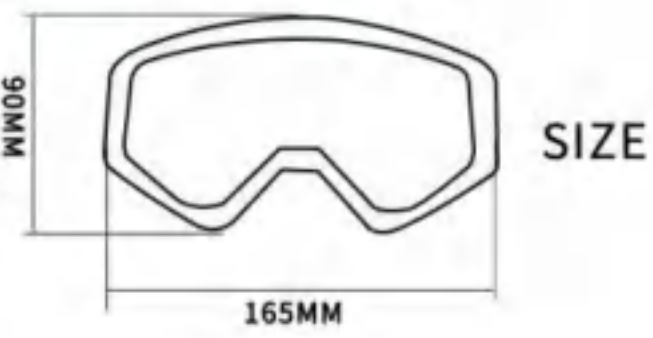

FEATURE 特性:

- Colorful full frame designed for Children
- Triple layers foam ,outer layer is soft thin fleece
- 100%UV Protection,Double lens for anti-fog& anti scratch
- Adjustable anti-slip strap,can can be customized
- High strength foam in nose position ,good for wind proof

MATERIAL 【材质】 Out Lens:PC+UV Frame:TPU

- 特意为孩子们设计色彩缤纷的全框
- 高密度三层海绵,接触皮肤层为舒适柔软贴面绒
- 100%防紫外线,双层镜片,内为防雾镜片层,外层防刮花
- 防滑双向调节松紧带,可以定制logo
- 鼻子加高海绵设计,防撞又防进风