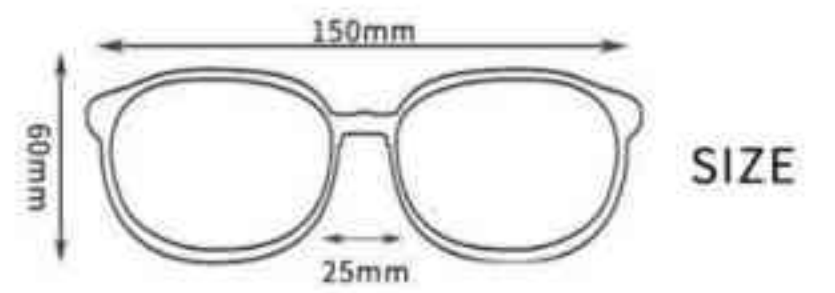

XQ-613 **NEW**

FEATURE 特性:

- Frame: Polycarbonate (PC) or TR90
- Lens: Anti slip rubber UV400
- Anti-impact, anti-splash, anti-flying sand
- Package accessories can be with Custom logo

MATERIAL 【材质】 Lens:PC OR TAC Frame:PC OR TR90

- 镜框材质: PC聚碳酸酯 或 TR90
- 防滑橡胶, UV400防护
- 防撞击、防飞溅物、防飞沙
- 特点: 全框设计, 柔软鼻托, 可定制logo

眼镜配件介绍:
Package Accessories:

1. 1 精美眼镜盒 EVA Case
2. 2 运动太阳眼镜 Sport sunglasses
3. 3 便携眼镜袋 Pouch
4. 4 眼镜布 Cloth
5. 5 挂绳 Rope
6. 6 偏光测试卡 Polarized Test Card

XQ-613A **NEW**

FEATURE 特性:

- Frame: Polycarbonate (PC) or TR90
- Lens:UV400 PC ,Polarized ,Colorful Mirrored
- Straight type arm, Anti slip rubber , Adjustable nose pad
- Package accessories can be with Custom logo

MATERIAL 【材质】 Lens:PC OR TAC Frame:PC OR TR90

- 镜框材质: PC聚碳酸酯 或 TR90
- UV400 PC, 偏光, 彩色镜面
- 流畅直线条防滑橡胶镜腿设计, 柔软鼻托
- 特点: 全框设计, 可调节鼻托, 可防滑橡胶脚垫, 可定制logo

SIZE

产品展示
Product Display

眼镜配件介绍:
Package Accessories:

1. 1 精美眼镜盒 EVA Case
2. 2 挂绳 Rope
3. 3 镜布 Cloth
4. 4 眼镜袋 Pouch