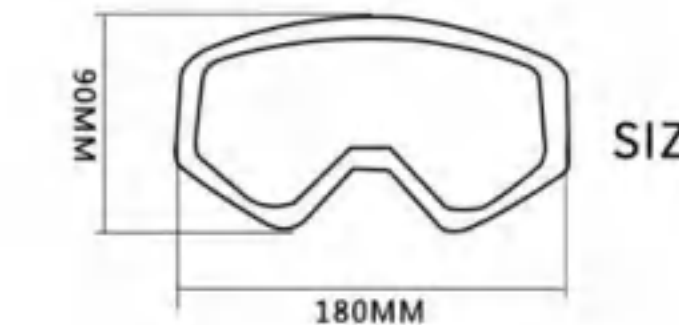

XH-139

[磁吸 球面片] Magnetic Spherical lens

FEATURE 特性:

- 120°Large spherical style lens ,more comfortable to fit your face
- Three layer soft foam can absorb sweat ,Adjustable anti-slip strap
- Goggles lens fixed with N45 Strong magnet stablely
- Dual lens for anti-fog,anti-scratch,UV400 and windproof
- High strength foam in nose position ,good for wind proof

MATERIAL【材质】 Out Lens:PC+UV Frame:TPU

- 120°广角大球面 弯型镜面，更贴合脸部弧度设计
- 三层高密度海绵可吸汗，防滑双向调节松紧带
- 雪镜嵌装N45强力磁铁，防脱落
- 雪镜双层镜片，可防雾，防刮花，UV400,防风
- 鼻子加高海绵设计，防撞又防进风

SIZE

XH-140

[球面镜片]Spherical lens

FEATURE 特性:

- 120°Large spherical style lens ,more comfortable to fit your face
- Three layer soft foam can absorb sweat ,Adjustable anti-slip strap
- Goggles frame is Flexible TPU , Can cover myopia frame
- Dual lens for anti-fog,anti-scratch,UV400 and windproof
- High strength foam in nose position ,good for wind proof

MATERIAL【材质】 Out Lens:PC+UV Frame:TPU

- 120°广角大球面 弯型镜面，更贴合脸部弧度设计
- 三层高密度海绵可吸汗，防滑双向调节松紧带
- 雪镜柔韧TPU材质，可以套近视眼镜使用
- 双层镜片设计，可防雾，防刮花，UV400,防风
- 鼻子加高海绵设计，防撞又防进风

SIZE

XH-141

[球面镜片]Spherical lens

FEATURE 特性:

- 120°Large spherical style lens ,more comfortable to fit your face
- Three layer soft foam can absorb sweat ,Adjustable anti-slip strap
- Flexible and soft TPU frame
- Multifunction design, custom logo
- High strength foam in nose position ,good for wind proof

MATERIAL【材质】 Out Lens:PC+UV Frame:TPU

- 120°广角大球面 弯型镜面，更贴合脸部弧度设计
- 三层高密度海绵可吸汗，防滑双向调节松紧带
- 雪镜柔韧TPU材质
- 多功能设计，可定制logo
- 鼻子加高海绵设计，防撞又防进风

SIZE

XH-142

[柱面片] Cylindrical

FEATURE 特性: