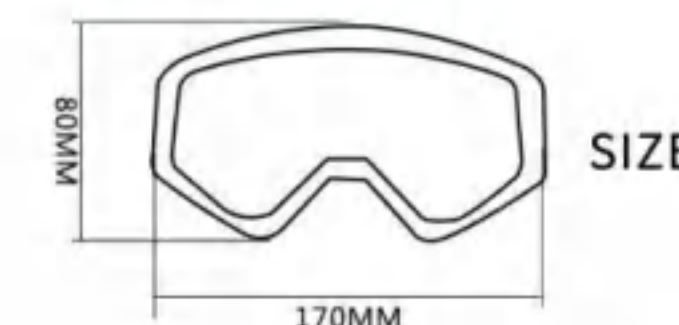

XH-139

[磁吸 球面片] Magnetic Spherical lens

FEATURE 特性:

- 120°Large spherical style lens ,more comfortable to fit your face
- Three layer soft foam can absorb sweat ,Adjustable anti-slip strap
- Goggles lens fixed with N45 Strong magnet stablely
- Dual lens for anti-fog,anti-scratch,UV400 and windproof
- High strength foam in nose position ,good for wind proof

MATERIAL【材质】 Out Lens:PC+UV Frame:TPU

- 120°广角大球面 弯型镜面，更贴合脸部弧度设计
- 三层高密度海绵可吸汗，防滑双向调节松紧带
- 雪镜嵌装N45强力磁铁，防脱落
- 雪镜双层镜片，可防雾，防刮花，UV400,防风
- 鼻子加高海绵设计，防撞又防进风

SIZE

XH-140

[球面镜片]Spherical lens

FEATURE 特性:

- 120°Large spherical style lens ,more comfortable to fit your face
- Three layer soft foam can absorb sweat ,Adjustable anti-slip strap
- Goggles frame is Flexible TPU , Can cover myopia frame
- Dual lens for anti-fog,anti-scratch,UV400 and windproof
- High strength foam in nose position ,good for wind proof

MATERIAL【材质】 Out Lens:PC+UV Frame:TPU

- 120°广角大球面 弯型镜面，更贴合脸部弧度设计
- 三层高密度海绵可吸汗，防滑双向调节松紧带
- 雪镜柔韧TPU材质，可以套近视眼镜使用
- 双层镜片设计，可防雾，防刮花，UV400,防风
- 鼻子加高海绵设计，防撞又防进风

SIZE

XH-141

[球面镜片]Spherical lens

FEATURE 特性:

- 120°Large spherical style lens ,more comfortable to fit your face
- Three layer soft foam can absorb sweat ,Adjustable anti-slip strap
- Flexible and soft TPU frame
- Multifunction design, custom logo
- High strength foam in nose position ,good for wind proof

MATERIAL【材质】 Out Lens:PC+UV Frame:TPU

- 120°广角大球面 弯型镜面，更贴合脸部弧度设计
- 三层高密度海绵可吸汗，防滑双向调节松紧带
- 雪镜柔韧TPU材质
- 多功能设计，可定制logo
- 鼻子加高海绵设计，防撞又防进风

SIZE

XH-142

[柱面片] Cylindrical

FEATURE 特性: